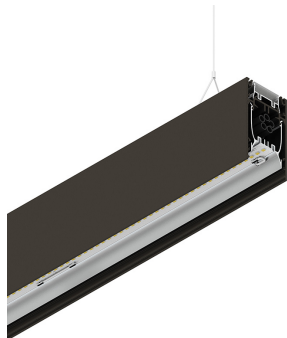

HERO B

108742.20H + 108906.99

novalux
ITALIAN LIGHTING DESIGN SINCE 1948

Features

Use: Indoor
Type of installation: SUSPENDED
Emission: DIRECT/INDIRECT
Optics: OPAL
Colour: CAFFE
Dimming: DALI
Emergency: NO
L: 2520mm
A: 53mm
H: 92mm
Made in: ITALY
Warranty: 5 years
Weight: 9kg

Tech data

Luminaire input power: 120.6W
Luminaire luminous flux: 9828lm
Indirect luminous flux: 5533lm
IP: 40
Insulation class: I
Supply voltage: 220-240V 50/60Hz
SELV: Si

Source

Light source: LED
Source power: 103W
Colour temperature: 2700K
CRI: >90
Colour tolerance: 3 Step MacAdam
LED lifespan: 50000h L80 B20