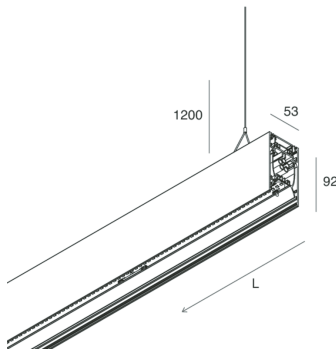

HERO B

108742.20H + 108906.99

novalux
ITALIAN LIGHTING DESIGN SINCE 1948

Features

Use: Indoor
Type of installation: SUSPENDED
Emission: DIRECT/INDIRECT
Optics: OPAL
Colour: CAFFE
Dimming: DALI
Emergency: NO
L: 2520mm
A: 53mm
H: 92mm
Made in: ITALY
Warranty: 5 years
Weight: 9kg