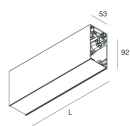

HERO B: MOD.CIECO 1120 CAF

1087A6.20