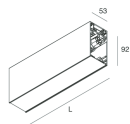

HERO B

108742.20H + 108906.99

novalux
ITALIAN LIGHTING DESIGN SINCE 1948

COMPLETION ACCESSORIES

HERO B: MOD.CIECO 250 CAF

1087A3.20