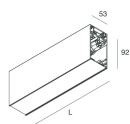

HERO B: MOD.CIECO 1680 CAF

1087A8.20