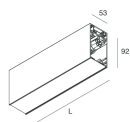

HERO B: MOD.CIECO 1400 CAF

1087A7.20