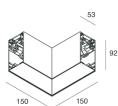

HERO B: MOD.CIECO ANG.DX 150 CAF

1087A5.20