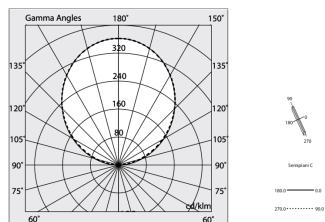

HERO B

1087C2.20H

novalux
ITALIAN LIGHTING DESIGN SINCE 1948

Features

Use: Indoor
Type of installation: SUSPENDED
Emission: INDIRECT
Optics: OPAL
Colour: CAFFE
Dimming: PUSH
Emergency: NO
L: 1120mm
A: 53mm
H: 92mm
Made in: ITALY
Warranty: 5 years
Weight: 4kg

Tech data

Luminaire input power: 20W
Luminaire luminous flux: 2226lm
IP: 40
Insulation class: I
Supply voltage: 220-240V 50/60Hz
SELV: Si

Source

Light source: LED
Source power: 18W
Colour temperature: 4000K
CRI: >90
Colour tolerance: 3 Step MacAdam
LED lifespan: 50000h L80 B20