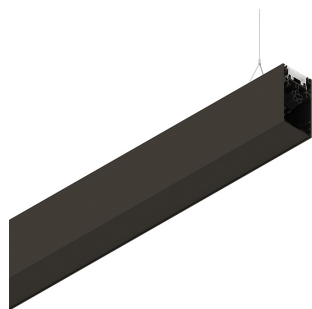

HERO B

1087C2.20H

novalux
ITALIAN LIGHTING DESIGN SINCE 1948

Features

Use: Indoor
Type of installation: SUSPENDED
Emission: INDIRECT
Optics: OPAL
Colour: CAFFE
Dimming: PUSH
Emergency: NO
L: 1120mm
A: 53mm
H: 92mm
Made in: ITALY
Warranty: 5 years
Weight: 4kg

Tech data

Luminaire input power: 20W
Luminaire luminous flux: 2226lm
IP: 40
Insulation class: I
Supply voltage: 220-240V 50/60Hz
SELV: Si

Source

Light source: LED
Source power: 18W
Colour temperature: 4000K
CRI: >90
Colour tolerance: 3 Step MacAdam
LED lifespan: 50000h L80 B20