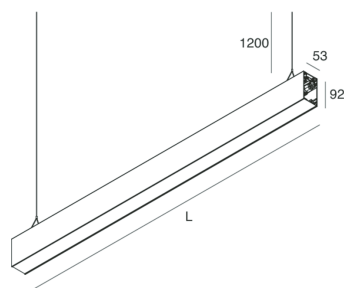

HERO B

1087C2.20H

novalux
ITALIAN LIGHTING DESIGN SINCE 1948

Features

Use: Indoor
Type of installation: SUSPENDED
Emission: INDIRECT
Optics: OPAL
Colour: CAFFE
Dimming: PUSH
Emergency: NO
L: 1120mm
A: 53mm
H: 92mm
Made in: ITALY
Warranty: 5 years
Weight: 4kg

Tech data

Luminaire input power: 20W
Luminaire luminous flux: 2226lm
IP: 40
Insulation class: I
Supply voltage: 220-240V 50/60Hz
SELV: Si

Source

Light source: LED
Source power: 18W
Colour temperature: 4000K
CRI: >90
Colour tolerance: 3 Step MacAdam
LED lifespan: 50000h L80 B20