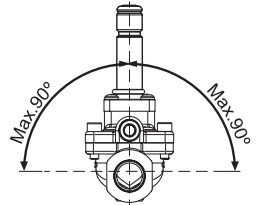

Installation guide
Solenoid valve
Type EV222B

032R9275

032R9275

1

2

3

4

5