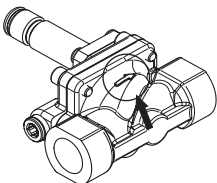

Installation guide
Solenoid valve
Type EV222B

032R9275

032R9275

1

2

3

4

5