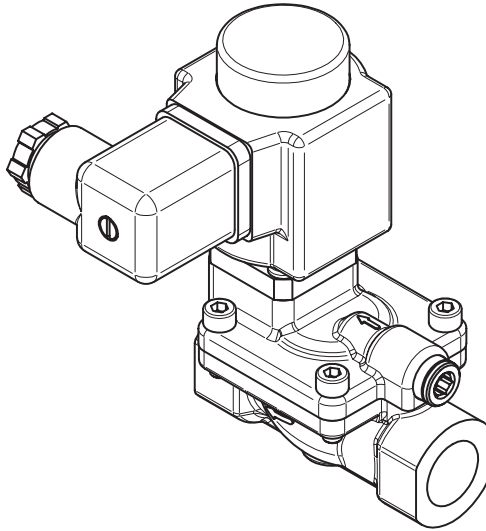

Installation guide
Solenoid valve
Type EV222B

032R9275

032R9275

1

2

3

4

5