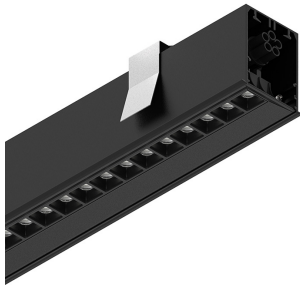

HERO C

108823.02

novalux
ITALIAN LIGHTING DESIGN SINCE 1948

Features

Use: Indoor
Type of installation: RECESSED INTO PLASTERBOARD
Emission: DIRECT
Optics: MICRO OPTICS
Colour: BLACK
Dimming: ON/OFF
Emergency: NO
L: 868mm
A: 61mm
H: 68mm
Made in: ITALY
Warranty: 5 years

Tech data

Luminaire input power: 26.5W
Luminaire luminous flux: 2412lm
IP: 40
Insulation class: I
Supply voltage: 220-240V 50/60Hz
UGR: <19
SELV: Si

Source

Light source: LED
Source power: 22W
Colour temperature: 4000K
CRI: >90
Colour tolerance: 3 Step MacAdam
LED lifespan: 50000h L80 B20