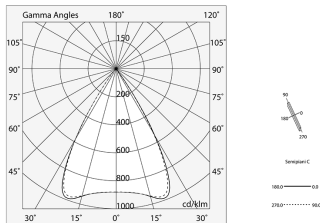

HERO C

108823.02

novalux
ITALIAN LIGHTING DESIGN SINCE 1948

Features

Use: Indoor
Type of installation: RECESSED INTO PLASTERBOARD
Emission: DIRECT
Optics: MICRO OPTICS
Colour: BLACK
Dimming: ON/OFF
Emergency: NO
L: 868mm
A: 61mm
H: 68mm
Made in: ITALY
Warranty: 5 years