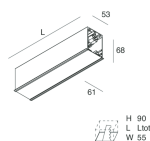

HERO C

108823.02

novalux
ITALIAN LIGHTING DESIGN SINCE 1948

COMPLETION ACCESSORIES

HERO C: MOD.CIECO 250 NE

108852.02