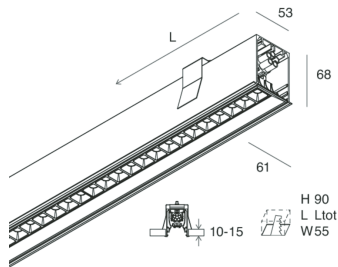

HERO C

108823.02

novalux
ITALIAN LIGHTING DESIGN SINCE 1948

Features

Use: Indoor
Type of installation: RECESSED INTO PLASTERBOARD
Emission: DIRECT
Optics: MICRO OPTICS
Colour: BLACK
Dimming: ON/OFF
Emergency: NO
L: 868mm
A: 61mm
H: 68mm
Made in: ITALY
Warranty: 5 years