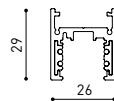

TRACK 48V SURFACE SHORT

TRACK 48V SURFACE SHORT 1m	A338-21-00-	WT	NT
TRACK 48V SURFACE SHORT 2m	A338-22-00-	WT	NT
TRACK 48V SURFACE SHORT 3m	A338-23-00-	WT	NT
TRACK 48V SURFACE SHORT Corner 90° One Plane	A338-24-00-	WT	NT