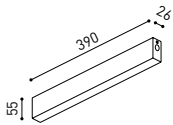

SURFACE & SURFACE SHORT 48V

TRACK 48V Power Supply Case

A338-00-29- | NT | WT | 150 W

220 V ~
240 V ~ *To be installed aside 48V Surface Tracks
INCL