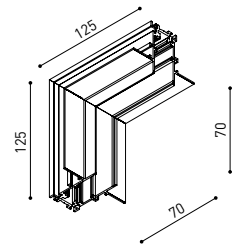

TRACK 48V TRIMLESS Corner 90° Two Planes

*Electrical connection not included