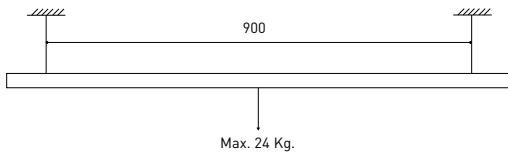

48V SYSTEM TRACK 48V

DROP VOLTAGE TABLE

POWER (W)	CABLE SECTION (mm²)	CABLE LENGTH (m)			
		5	10	20	30
100	0,75	50	50	X	X
	1,5	50	50	40	25
150	0,75	40	15	X	X
	1,5	50	40	20	X

		P	V	D
CONSTANT VOLTAGE LED POWER SUPPLY	0434-01-61*	100W	48V	298 x 16 x 19 mm
	0434-01-62	150W	48V	350 x 30 x 18 mm

220 V-
240

*To be installed inside the track.