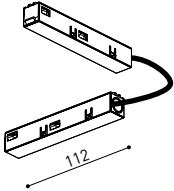

### TRACK 48V & TRACK 48V SURFACE SHORT

Order with *The 2019 Collection* codes. Products with one single version for both tracks

48V SYSTEM  
TRACK 48V

ALL 48V TRACK

TRACK 48V Live-End Connector

A338-00-01- | W | N |