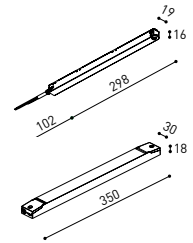

48V SYSTEM TRACK 48V

DROP VOLTAGE TABLE

POWER (W)	CABLE SECTION (mm²)	CABLE LENGTH (m)			
		5	10	20	30
100	0,75	50	50	X	X
	1,5	50	50	40	25
150	0,75	40	15	X	X
	1,5	50	40	20	X

		P	V	D
CONSTANT VOLTAGE LED POWER SUPPLY	0434-01-61*	100W	48V	298 x 16 x 19 mm
	0434-01-62	150W	48V	350 x 30 x 18 mm

220 V-
240

*To be installed inside the track.

COMPATIBILITY ACCORDING TO TYPE OF TRACK

TRACK 48V & TRACK 48V SURFACE SHORT

Order with *The 2019 Collection* codes. Products with one single version for both tracks