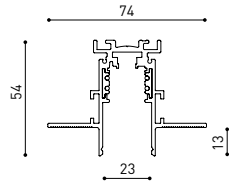

## TRACK 48V TRIMLESS

TRACK 48V TRIMLESS 1m	A338-01-00-	WT	N
TRACK 48V TRIMLESS 2m	A338-02-00-	WT	N
TRACK 48V TRIMLESS 3m	A338-03-00-	WT	N
TRACK 48V TRIMLESS Corner 90° One Plane	A338-06-00-	WT	N
TRACK 48V TRIMLESS Corner 90° Two Planes	A338-07-00-	WT	N

# 48V SYSTEM TRACK 48V

DROP VOLTAGE TABLE

POWER (W)	CABLE SECTION (mm <sup>2</sup> )	CABLE LENGTH (m)			
		5	10	20	30
100	0,75	50	50	X	X
	1,5	50	50	40	25
150	0,75	40	15	X	X
	1,5	50	40	20	X

		P	V	D
CONSTANT VOLTAGE LED POWER SUPPLY	<b>0434-01-61*</b>	100W	48V	298 x 16 x 19 mm
	<b>0434-01-62</b>	150W	48V	350 x 30 x 18 mm