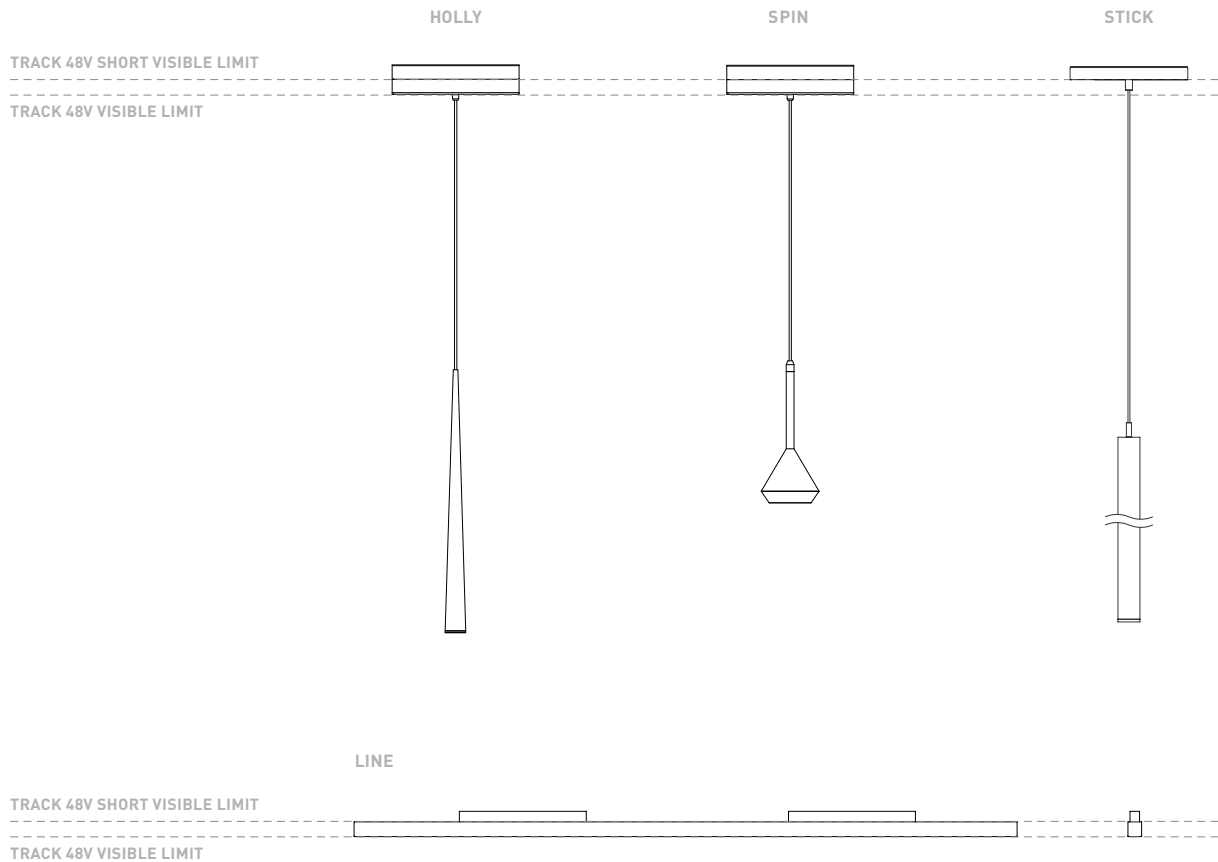

COMPATIBILITY ACCORDING TO TYPE OF TRACK

TRACK 48V & TRACK 48V SURFACE SHORT

Order with *The 2019 Collection* codes. Products with one single version for both tracks