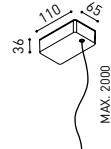

TRACK 48V SURFACE Suspension Feed Kit

A338-00-16- | W | N | NO DIM

A338-00-17- | W | N | DIM

*For remote power supply

A338-00-27- | W | N | NO DIM

A338-00-28- | W | N | DIM

*For power supply inside the track