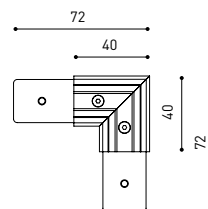

TRACK 48V SURFACE SHORT Corner 90° One Plane

*Electrical connection not included