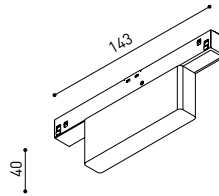

TRACK 48V Corner Connector

A338-00-12- | W | N |

TRACK 48V Corner 90° Connector One Plane

A338-00-24- | W | N |

\*Not suitable for trimless version

TRACK 48V Central Connector

A338-00-02- | W | N |

TRACK 48V Wireless Control