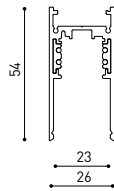

TRACK 48V SURFACE

TRACK 48V SURFACE 1m	A338-11-00-	WT	NT
TRACK 48V SURFACE 2m	A338-12-00-	WT	NT
TRACK 48V SURFACE 3m	A338-13-00-	WT	NT
TRACK 48V SURFACE Corner 90° One Plane	A338-14-00-	WT	NT