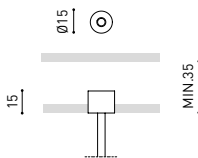

WIRE TRIMLESS ACCESSORIES

FEED

MAINS TRIMLESS*

A023-00-01- | W | N | NO DIM

MAINS THICK TRIMLESS*

A023-00-02- | W | N | DIM