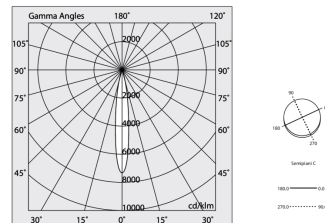

P-30 STRIP LED

1058C0.21

novalux
ITALIAN LIGHTING DESIGN SINCE 1948

Features

Use: Indoor
Type of installation: RECESSED INTO PLASTERBOARD, SUSPENDED, CEILING MOUNTED
Emission: ADJUSTABLE
Optics: SPOT
Beam: 14°
Colour: CAPPUCCINO
Dimming: ON/OFF
Emergency: NO
L: 800mm
A: 31mm
Made in: ITALY
Warranty: 5 years

Tech data

Luminaire input power: 14.9W
Luminaire luminous flux: 941lm
IP: 20
Insulation class: I
Supply voltage: 220-240V 50/60Hz
SELV: Si

Source

Light source: LED
Source power: 9W
Source luminous flux: 1120lm
Colour temperature: 4000K
CRI: >90
Colour tolerance: 2 Step MacAdam
LED lifespan: 50000h L80 B20