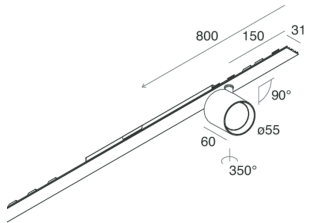

P-30 STRIP LED

1058C0.21

novalux
ITALIAN LIGHTING DESIGN SINCE 1948

Features

Use: Indoor
Type of installation: RECESSED INTO PLASTERBOARD, SUSPENDED, CEILING MOUNTED
Emission: ADJUSTABLE
Optics: SPOT
Beam: 14°
Colour: CAPPUCCINO
Dimming: ON/OFF
Emergency: NO
L: 800mm
A: 31mm
Made in: ITALY
Warranty: 5 years

Tech data

Luminaire input power: 14.9W
Luminaire luminous flux: 941lm
IP: 20
Insulation class: I
Supply voltage: 220-240V 50/60Hz
SELV: Si

Source

Light source: LED
Source power: 9W
Source luminous flux: 1120lm
Colour temperature: 4000K
CRI: >90
Colour tolerance: 2 Step MacAdam
LED lifespan: 50000h L80 B20