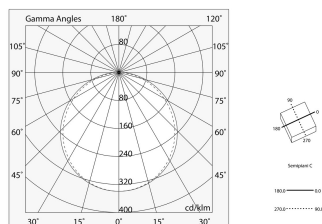

P-30 READY

103346.02

novalux
ITALIAN LIGHTING DESIGN SINCE 1948

Features

Use: Indoor
Type of installation: WALL, CEILING MOUNTED
Emission: DIRECT
Optics: OPAL
Colour: BLACK
Dimming: ON/OFF
Emergency: NO
L: 1630mm
A: 830mm
H: 31mm
Made in: ITALY
Warranty: 5 years
Weight: 8kg

Tech data

Luminaire input power: 56W
Luminaire luminous flux: 5004lm
IP: 40
Insulation class: I
Supply voltage: 220-240V 50/60Hz
SELV: Si

Source

Light source: LED
Source power: 48W
Source luminous flux: 9392lm
Colour temperature: 4000K
CRI: >90
Colour tolerance: 3 Step MacAdam
LED lifespan: 50000h L80 B20

Compliance

CEI EN 60598-1:2015 + A11:2009. IEC 60598-2:2015 2-1

Standards

Photobiological risk: RISK GROUP 0 Certified fixture in EXEMPT GROUP, in accordance with CEI EN 62471:2010-01, IEC TR 62778:2014.

[View more product info](#)

Novalux S.r.l. via Marzabotto, 2 40050 Funo di Argelato (BO) Italy
Tel: +39 051 860558 · Fax +39 051 6647859 · Mail: info@novalux.it · VAT number 00536541204 · novalux.com
Company subject to the management and coordination by SLV GmbH

This technical data sheet is owned by Novalux S.r.l., all rights reserved. Novalux S.r.l. reserves the right to make changes without prior notice.