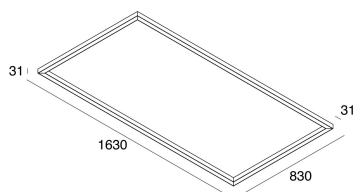

P-30 READY

103346.02

novalux
ITALIAN LIGHTING DESIGN SINCE 1948

Features

Use: Indoor
Type of installation: WALL, CEILING MOUNTED
Emission: DIRECT
Optics: OPAL
Colour: BLACK
Dimming: ON/OFF
Emergency: NO
L: 1630mm
A: 830mm
H: 31mm
Made in: ITALY
Warranty: 5 years
Weight: 8kg

Tech data

Luminaire input power: 56W
Luminaire luminous flux: 5004lm
IP: 40
Insulation class: I
Supply voltage: 220-240V 50/60Hz
SELV: Si

Source

Light source: LED
Source power: 48W
Source luminous flux: 9392lm
Colour temperature: 4000K
CRI: >90
Colour tolerance: 3 Step MacAdam
LED lifespan: 50000h L80 B20

Compliance

CEI EN 60598-1:2015 + A11:2009. IEC 60598-2:2015 2-1

Standards

Photobiological risk: RISK GROUP 0 Certified fixture in EXEMPT GROUP, in accordance with CEI EN 62471:2010-01, IEC TR 62778:2014.

[View more product info](#)

Novalux S.r.l. via Marzabotto, 2 40050 Funo di Argelato (BO) Italy
Tel: +39 051 860558 · Fax +39 051 6647859 · Mail: info@novalux.it · VAT number 00536541204 · novalux.com
Company subject to the management and coordination by SLV GmbH

This technical data sheet is owned by Novalux S.r.l., all rights reserved. Novalux S.r.l. reserves the right to make changes without prior notice.