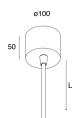

Features

Use: Indoor
Type of installation: RECESSED INTO PLASTERBOARD
Emission: DIRECT
Optics: OPAL
Dimming: PUSH, DALI
Emergency: NO
L: 800mm
A: 800mm
H: 90mm
D: 825mm
Made in: ITALY
Warranty: 5 years
Weight: 12.6kg

[View more product info](#)

MOUNTING ACCESSORIES

ROTO: ALIMENTAZIONE L1200 5P. BIA.

104424.01

ROTO: ALIMENTAZIONE L3000 5P. BIA.

104426.01

ROTO: D=800 KIT 4 SOSP. L3000

104428.99
