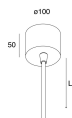

Features

Use: Indoor
Type of installation: RECESSED INTO PLASTERBOARD
Emission: DIRECT
Optics: OPAL
Dimming: PUSH, DALI
Emergency: NO
L: 800mm
A: 800mm
H: 90mm
D: 825mm
Made in: ITALY
Warranty: 5 years
Weight: 12.6kg

[View more product info](#)

MOUNTING ACCESSORIES

ROTO: ALIMENTAZIONE L1200 5P. BIA.

104424.01

ROTO: ALIMENTAZIONE L3000 5P. BIA.

104426.01

ROTO: D=800 KIT 4 SOSP. L3000

104428.99
