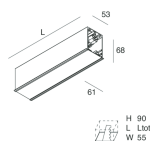

HERO C

108866.01H

novalux

ITALIAN LIGHTING DESIGN SINCE 1948

COMPLETION ACCESSORIES

HERO C: MOD.CIECO 250 BIA

108852.01