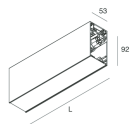

HERO B

108751.01H + 108901.99

novalux
ITALIAN LIGHTING DESIGN SINCE 1948

COMPLETION ACCESSORIES

HERO B: MOD.CIECO 250 BIA

1087A3.01