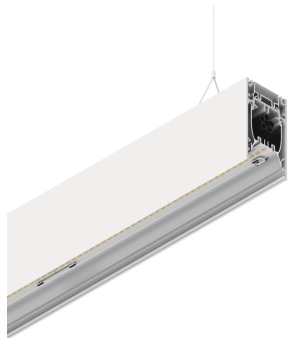

## Features

Use: Indoor  
Type of installation: SUSPENDED  
Emission: DIRECT/INDIRECT  
Optics: OPAL  
Colour: WHITE  
Dimming: DALI  
Emergency: NO  
L: 1120mm  
A: 53mm  
H: 92mm  
Made in: ITALY  
Warranty: 5 years  
Weight: 4kg