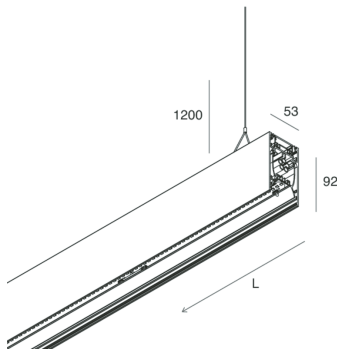

## Features

Use: Indoor  
Type of installation: SUSPENDED  
Emission: DIRECT/INDIRECT  
Optics: OPAL  
Colour: WHITE  
Dimming: DALI  
Emergency: NO  
L: 1120mm  
A: 53mm  
H: 92mm  
Made in: ITALY  
Warranty: 5 years  
Weight: 4kg