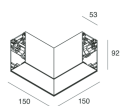

HERO B: MOD.CIECO ANG.DX 150 BIA

1087A5.01