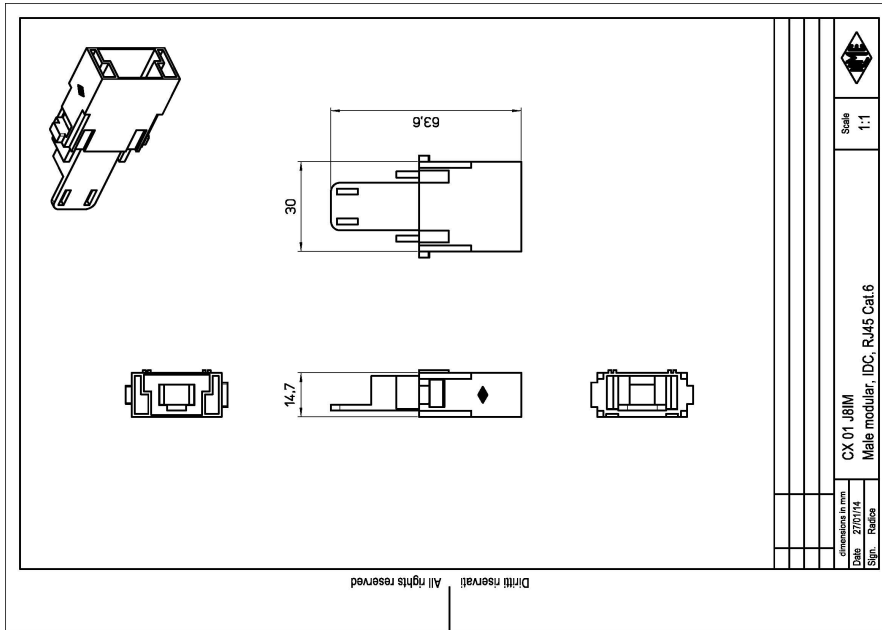

Part number

CX 01 J8IM

Catalogue drawings

Notes

Standard modular inserts:

-in combination with standard contacts and standard frames (CX ... TF/TM); must be mounted either in traditional enclosures or in COB panel supports (both up to 500 matings).

Dimensions shown in mm are not binding and may be changed without notice.