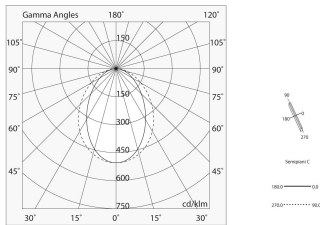

Features

Use: Indoor
Dimming: WITH ACCESSORY
Emergency: NO
Made in: ITALY
Warranty: 5 years
Weight: 0.03kg

Tech data

Luminaire luminouse flux: 862lm
Insulation class: III
Supply voltage: 48 Vdc

Source

Light source: LED
Source power: 6.6W
Colour temperature: 2700K
CRI: >90
LED lifespan: 50000h L80 B20

Compliance

CEI EN 60598-1:2015 + A11:2009. IEC 60598-2:2015 2-1

Standards

CAM edilizia: The product complies with the requirements for public buildings, ministerial decree of 23rd June 2022 n.256.

[View more product info](#)