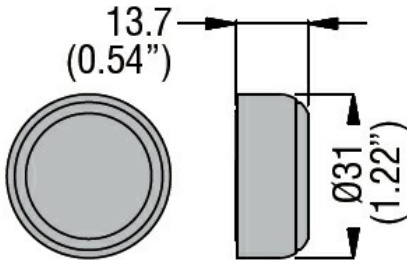

Product designation	Rubber boot for flush button LPC B1/BL1/R1..
Product type designation	LPXAU136
General characteristics	
Colour	Blue
Mechanical features	
Weight	g 6
Dimensions	

Certifications and compliance