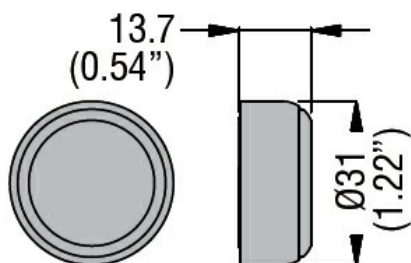

Product designation	Rubber boot for flush button LPC B1/BL1/R1.. LPXAU132
Product type designation	LPXAU132
General characteristics	
Colour	Black
Mechanical features	
Weight	g 6
Dimensions	

Certifications and compliance