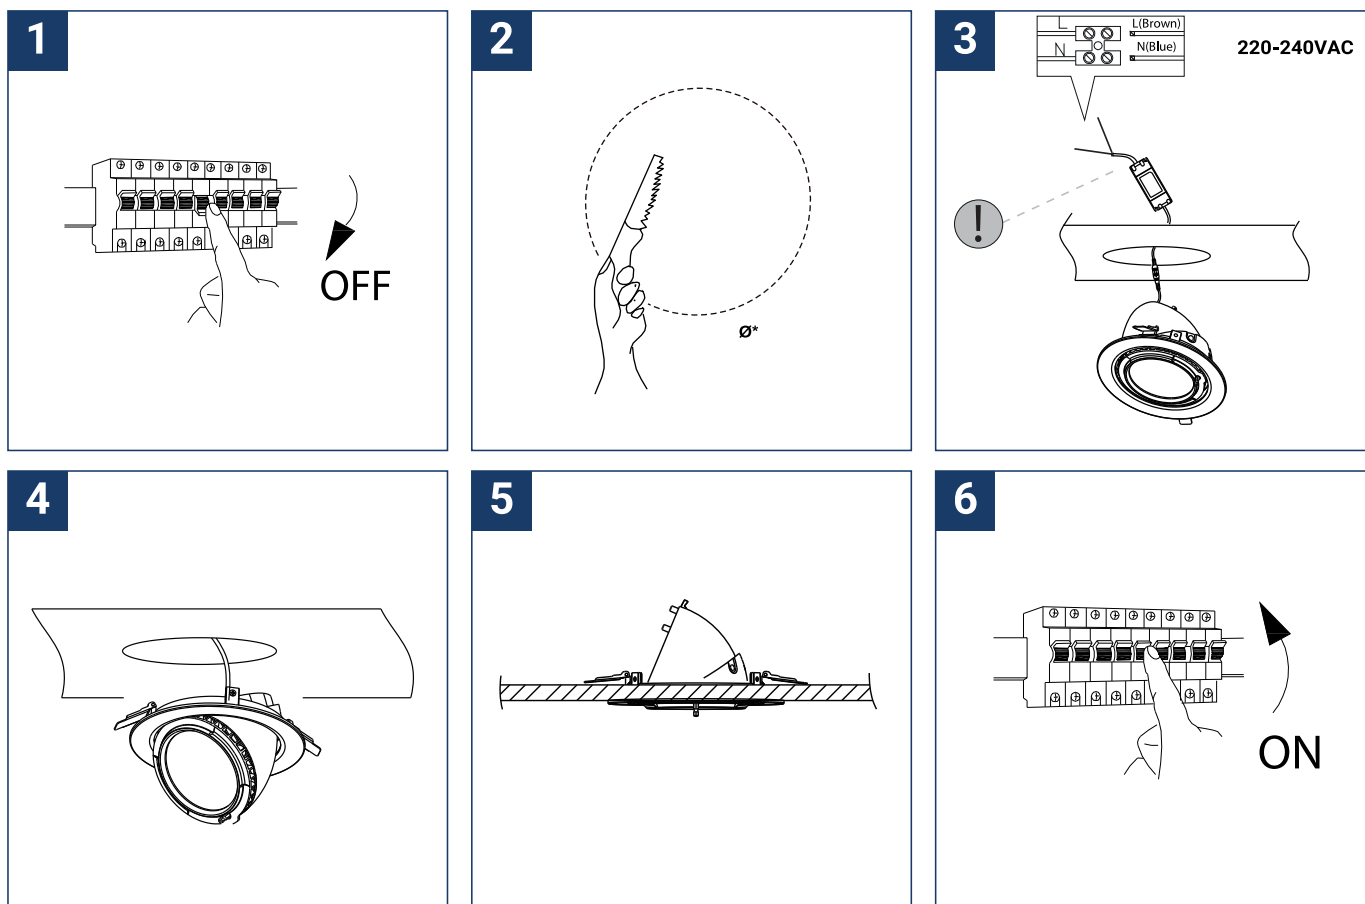

Ref : 76710-76720-76730-76740-76744-76745-76746-76751

Puissance	Dimensions (LxØmm)	Cut Ø*
10W	112xØ90mm	Ø100mm
20W	140xØ120mm	Ø125mm
30W	135xØ165mm	Ø140mm
40W	135xØ165mm	Ø140mm
55W	160xØ190mm	Ø175mm

<https://www.miidex.com/283-connecteurs-etanches-et-boites-de-derivation>

FR
Cet appareil
et ses accessoires
se recyclent