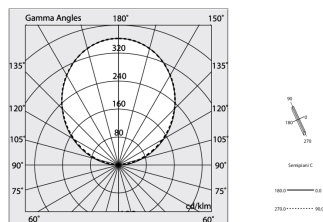

HERO B

1087B5.21

novalux
ITALIAN LIGHTING DESIGN SINCE 1948

Features

Use: Indoor
Type of installation: SUSPENDED
Emission: INDIRECT
Optics: OPAL
Colour: CAPPUCCINO
Dimming: ON/OFF
Emergency: NO
L: 1120mm
A: 53mm
H: 92mm
Made in: ITALY
Warranty: 5 years
Weight: 4kg