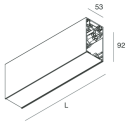

HERO B

1087B5.21

novalux
ITALIAN LIGHTING DESIGN SINCE 1948

COMPLETION ACCESSORIES

HERO B: MOD.CIECO 250 CAP

1087A3.21