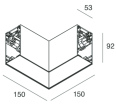

HERO B: MOD.CIECO ANG.DX 150 CAP

1087A5.21