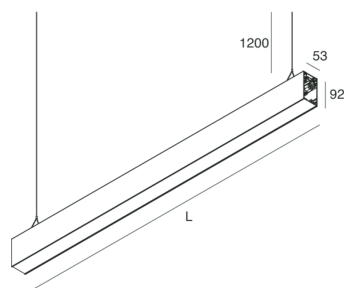

HERO B

1087B5.21

novalux
ITALIAN LIGHTING DESIGN SINCE 1948

Features

Use: Indoor
Type of installation: SUSPENDED
Emission: INDIRECT
Optics: OPAL
Colour: CAPPUCCINO
Dimming: ON/OFF
Emergency: NO
L: 1120mm
A: 53mm
H: 92mm
Made in: ITALY
Warranty: 5 years
Weight: 4kg