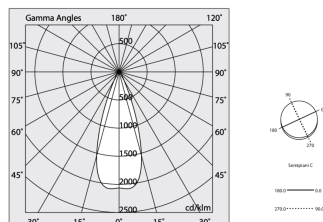

HERO C

108866.01

novalux
ITALIAN LIGHTING DESIGN SINCE 1948

Features

Use: Indoor
Type of installation: RECESSED INTO PLASTERBOARD
Emission: DIRECT
Optics: SPOT
Beam: 34°
Colour: WHITE
Dimming: PUSH, DALI
Emergency: NO
L: 1120mm
A: 61mm
H: 68mm
Made in: ITALY
Warranty: 5 years
Weight: 3.4kg

Tech data

Luminaire input power: 29W
Luminaire luminous flux: 2464lm
IP: 40
Insulation class: I
Supply voltage: 220-240V 50/60Hz
SELV: Si

Source

Light source: LED
Source power: 2x13W
Source luminous flux: 3040lm
Colour temperature: 4000K
CRI: >90
Colour tolerance: 3 Step MacAdam
LED lifespan: 50000h L80 B20