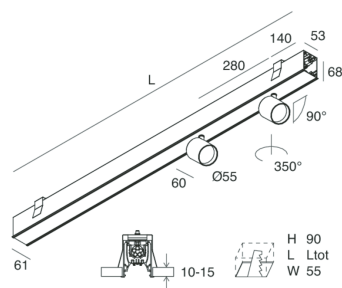

HERO C

108866.01

novalux
ITALIAN LIGHTING DESIGN SINCE 1948

Features

Use: Indoor
Type of installation: RECESSED INTO PLASTERBOARD
Emission: DIRECT
Optics: SPOT
Beam: 34°
Colour: WHITE
Dimming: PUSH, DALI
Emergency: NO
L: 1120mm
A: 61mm
H: 68mm
Made in: ITALY
Warranty: 5 years
Weight: 3.4kg