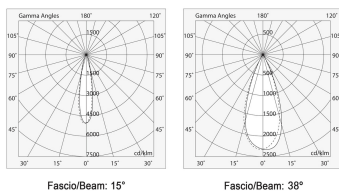

Features

Use: Indoor
Type of installation: TRACK
Emission: ADJUSTABLE
Optics: SPOT
Beam: 15 - 38°
Colour: BLACK
Dimming: DALI
Emergency: NO
L: 110mm
A: Ø55mm
H: 150mm
Warranty: 5 years
Weight: 0.42kg

Tech data

Luminaire input power: 11.5W
IP: 20
Insulation class: II
Supply voltage: 220-240V 50/60Hz
SELV: Si

Source

Light source: LED
Source power: 10W
Colour temperature: 3000K
CRI: >90
LED lifespan: 30000h

Compliance

CEI EN 60598-1:2015 + A11:2009. IEC 60598-2:2015 2-1

Standards

Photobiological risk: RISK GROUP 1 Certified fixture in RISK GROUP 1 (Low Risk)-The fixture does not pose a hazard due to normal behavioral limitations on exposure - in accordance with CEI EN 62471:2010-01, IEC TR 62778:2014.

[View more product info](#)