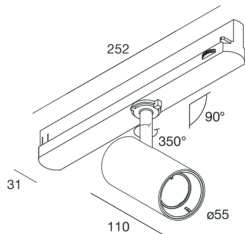

Features

Use: Indoor
Type of installation: TRACK
Emission: ADJUSTABLE
Optics: SPOT
Beam: 15 - 38°
Colour: BLACK
Dimming: DALI
Emergency: NO
L: 110mm
A: Ø55mm
H: 150mm
Warranty: 5 years
Weight: 0.42kg

Tech data

Luminaire input power: 11.5W
IP: 20
Insulation class: II
Supply voltage: 220-240V 50/60Hz
SELV: Si

Source

Light source: LED
Source power: 10W
Colour temperature: 3000K
CRI: >90
LED lifespan: 30000h

Compliance

CEI EN 60598-1:2015 + A11:2009. IEC 60598-2:2015 2-1

Standards

Photobiological risk: RISK GROUP 1 Certified fixture in RISK GROUP 1 (Low Risk)-The fixture does not pose a hazard due to normal behavioral limitations on exposure - in accordance with CEI EN 62471:2010-01, IEC TR 62778:2014.

[View more product info](#)