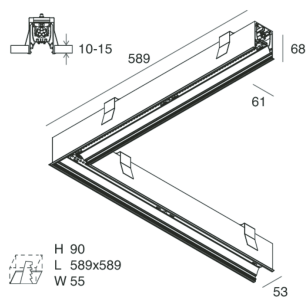

HERO C

108838.02H + 108908.99

novalux
ITALIAN LIGHTING DESIGN SINCE 1948

Features

Use: Indoor
Type of installation: RECESSED INTO PLASTERBOARD
Emission: DIRECT
Optics: OPAL
Colour: BLACK
Dimming: PUSH, DALI
Emergency: NO
L: 589x589mm
A: 61mm
H: 68mm
Made in: ITALY
Warranty: 5 years
Weight: 2.1kg