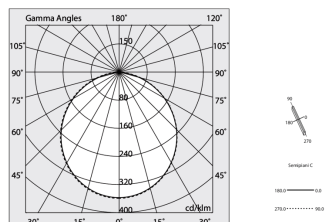

HERO C

108838.02H + 108908.99

novalux
ITALIAN LIGHTING DESIGN SINCE 1948

Features

Use: Indoor
Type of installation: RECESSED INTO PLASTERBOARD
Emission: DIRECT
Optics: OPAL
Colour: BLACK
Dimming: PUSH, DALI
Emergency: NO
L: 589x589mm
A: 61mm
H: 68mm
Made in: ITALY
Warranty: 5 years
Weight: 2.1kg