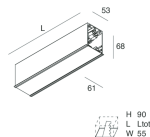

HERO C

108838.02H + 108908.99

novalux
ITALIAN LIGHTING DESIGN SINCE 1948

COMPLETION ACCESSORIES

HERO C: MOD.CIECO 250 NE

108852.02