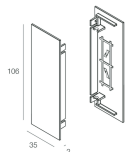

RECTA

111401.21

novalux
ITALIAN LIGHTING DESIGN SINCE 1948

COMPLETION ACCESSORIES

RECTA: COPPIA TESTATE CP

111428.21