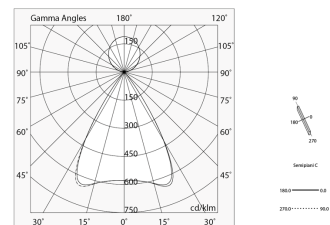

HERO B

108797.21

novalux
ITALIAN LIGHTING DESIGN SINCE 1948

Features

Use: Indoor
Type of installation: SUSPENDED
Emission: DIRECT/INDIRECT
Optics: MICRO OPTICS
Colour: CAPPUCCINO
Dimming: PUSH
Emergency: NO
L: 1428mm
A: 53mm
H: 92mm
Made in: ITALY
Warranty: 5 years
Weight: 5kg

Tech data

Luminaire input power: 69W
Luminaire luminous flux: 6323lm
Direct luminous flux: 3556lm
Indirect luminous flux: 2767lm
IP: 40
Insulation class: I
Supply voltage: 220-240V 50/60Hz
UGR: <19
SELV: Si