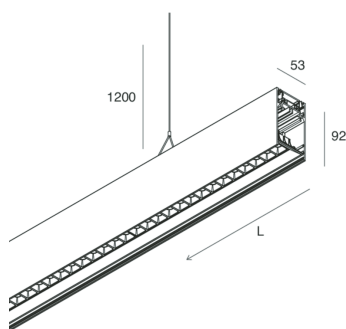

HERO B

108797.21

novalux
ITALIAN LIGHTING DESIGN SINCE 1948

Features

Use: Indoor
Type of installation: SUSPENDED
Emission: DIRECT/INDIRECT
Optics: MICRO OPTICS
Colour: CAPPUCCINO
Dimming: PUSH
Emergency: NO
L: 1428mm
A: 53mm
H: 92mm
Made in: ITALY
Warranty: 5 years
Weight: 5kg