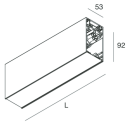

HERO B

108797.21

novalux
ITALIAN LIGHTING DESIGN SINCE 1948

COMPLETION ACCESSORIES

HERO B: MOD.CIECO 250 CAP

1087A3.21