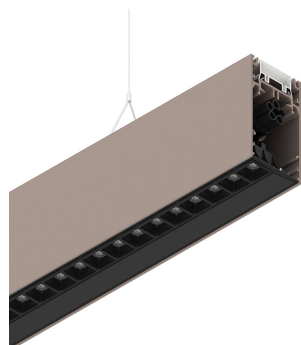

HERO B

108797.21

novalux
ITALIAN LIGHTING DESIGN SINCE 1948

Features

Use: Indoor
Type of installation: SUSPENDED
Emission: DIRECT/INDIRECT
Optics: MICRO OPTICS
Colour: CAPPUCCINO
Dimming: PUSH
Emergency: NO
L: 1428mm
A: 53mm
H: 92mm
Made in: ITALY
Warranty: 5 years
Weight: 5kg

Tech data

Luminaire input power: 69W
Luminaire luminous flux: 6323lm
Direct luminous flux: 3556lm
Indirect luminous flux: 2767lm
IP: 40
Insulation class: I
Supply voltage: 220-240V 50/60Hz
UGR: <19
SELV: Si