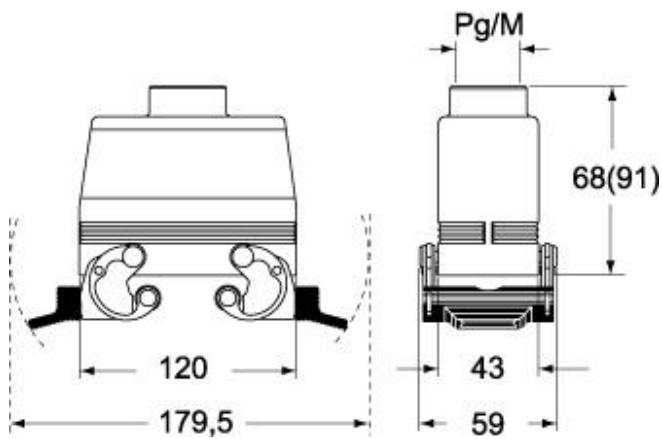

Part number

MAV 24 X40

Hood, C-TYPE series, with 2 levers, M40 top cable entry, size "104.27", high construction, without gasket

Product description

Product type	Hood
Series	C-TYPE
Closing type	With 2 levers
Size	Size 104.27
Cable entry	Top cable entry M40
Specification	High construction, without gasket

Technical data

IP degree of protection	IP65 / IP66 / IP69
--------------------------------	--------------------

Further technical details

Weight	288,00 g
Operating temperature range (min, max)	-40°C...+125°C

Part number

MAV 24 X40

Catalogue drawings

CHO X (CAO X) - MHO X (MAO X)

CHV X (CAV X) - MHV X (MAV X)

Notes

Dimensions shown in mm are not binding and may be changed without notice.