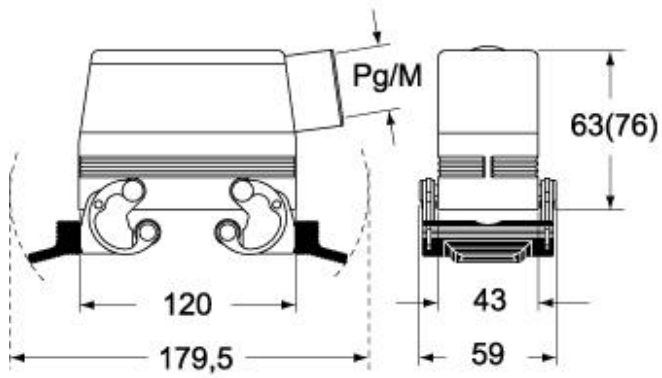

Part number

MAV 24 X40

Hood, C-TYPE series, with 2 levers, M40 top cable entry, size "104.27", high construction, without gasket

Product description

Product type	Hood
Series	C-TYPE
Closing type	With 2 levers
Size	Size 104.27
Cable entry	Top cable entry M40
Specification	High construction, without gasket

Technical data

IP degree of protection	IP65 / IP66 / IP69
--------------------------------	--------------------

Further technical details

Weight	288,00 g
Operating temperature range (min, max)	-40°C...+125°C

General ordering information

EAN13 code	8015747052801
eCl@ss 8.1	27440202
ETIM 7.0	EC000437

Packaging Information

Sub-packaging weight	1,44 kg
Sub-packaging description	Plastic packaging
Sub-packaging quantity	5 Pcs
Sub-packaging EAN barcode	8015747052818

Part number

MAV 24 X40

Catalogue drawings

CHO X (CAO X) - MHO X (MAO X)

CHV X (CAV X) - MHV X (MAV X)

Notes

Dimensions shown in mm are not binding and may be changed without notice.