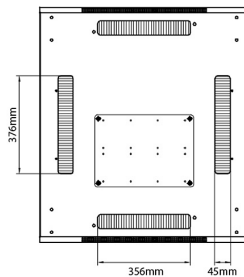

### Dessins de produits

Front

Side

Rear

Roof

Base

#### Base Cut Out Dimensions

580 mm Wide  
by  
276 mm Deep (600 mm deep rack)  
476 mm Deep (800 mm deep rack)  
676 mm Deep (1000 mm deep rack)