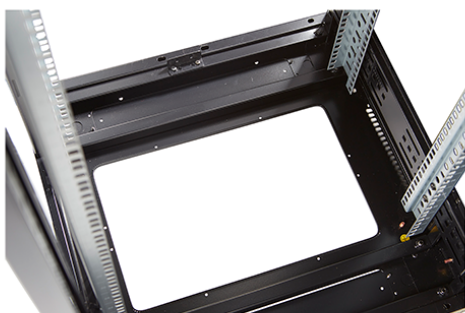

### Images du produit

Four-way brush entry roof panel

Quick-slam latch side panels

Swing handle glass front door

Steel rear door

Large base entry

High-density vertical cable management

Environ CR800 Baie 29U 800x600 mm Porte en Verre (A) Porte en Acier (F), Deux Panneaux, Avant/M...