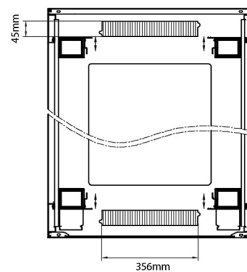

### Dessins de produits

Front

Side

Rear

Roof

Base

#### Base Cut Out Dimensions

580 mm Wide  
by  
276 mm Deep (600 mm deep rack)  
476 mm Deep (800 mm deep rack)  
676 mm Deep (1000 mm deep rack)