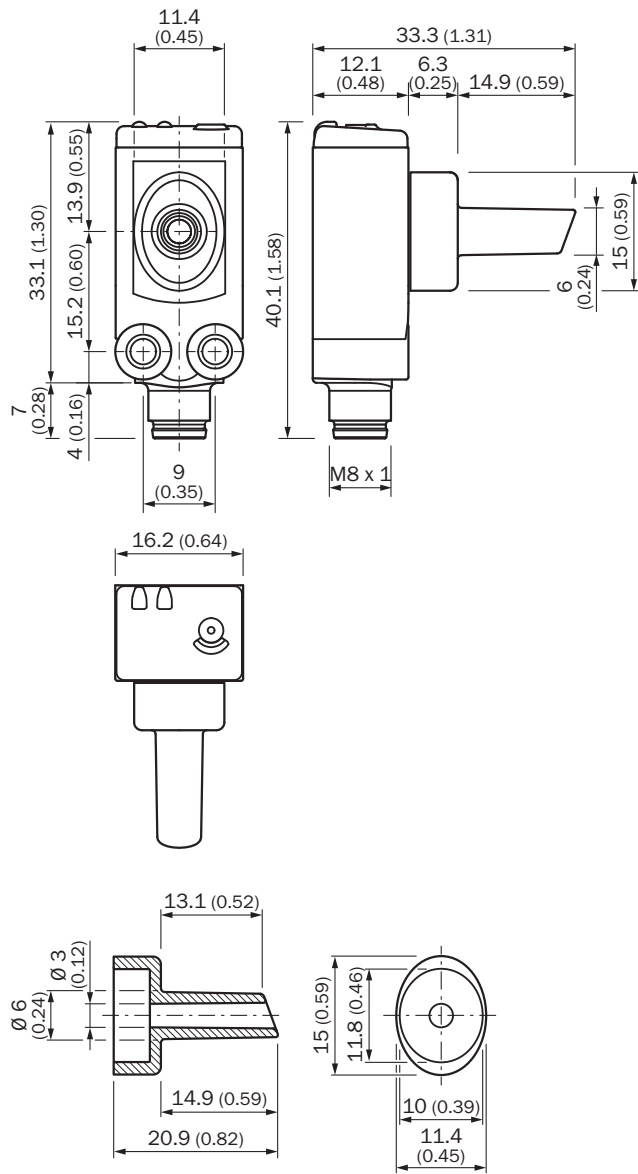

SonicTube UC4

SICK
Sensor Intelligence.

Ordering information

Type	Part no.
SonicTube UC4	5329249

Other models and accessories → www.sick.com/

Detailed technical data

Technical specifications

Accessory group	Hardware
Description	Accessory for ultrasonic channeling for the product family UC4

Dimensional drawing (Dimensions in mm (inch))

Dimensional drawing with sensor UC4

SICK AT A GLANCE

SICK is one of the leading manufacturers of intelligent sensors and sensor solutions for industrial applications. A unique range of products and services creates the perfect basis for controlling processes securely and efficiently, protecting individuals from accidents and preventing damage to the environment.