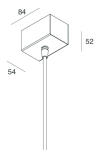

P-30 PCB

105805.20

novalux
ITALIAN LIGHTING DESIGN SINCE 1948

P-30: ROSONE LATER. ALIM L1200 3P CAFFÈ

103320.20