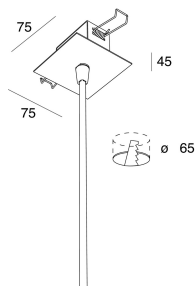

P-30 PCB

105805.20

novalux
ITALIAN LIGHTING DESIGN SINCE 1948

P-30: ROSONE LATER. ALIM L1200 3P CAFFÈ

103320.20

P-30: ROSONE CARTON. ALIM L=1200 3P BIA

103319.01

Novalux S.r.l. via Marzabotto, 2 40050 Funo di Argelato (BO) Italy
Tel: +39 051 860558 · Fax +39 051 6647859 · Mail: info@novalux.it · VAT number 00536541204 · novalux.com
Company subject to the management and coordination by SLV GmbH

This technical data sheet is owned by Novalux S.r.l., all rights reserved. Novalux S.r.l. reserves the right to make changes without prior notice.