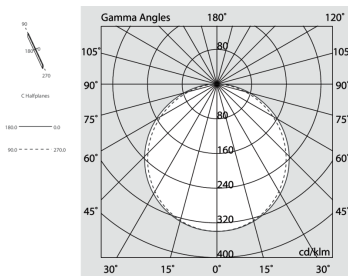

P-30 PCB

105805.20

novalux
ITALIAN LIGHTING DESIGN SINCE 1948

Features

Use: Indoor
Type of installation: WALL, SUSPENDED, CEILING MOUNTED
Emission: DIRECT
Optics: OPAL
Colour: CAFFE
Dimming: ON/OFF
Emergency: NO
L: 1600mm
A: 31mm
H: 31mm
Made in: ITALY
Warranty: 5 years
Weight: 1.62kg