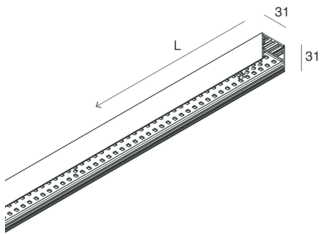

P-30 PCB

105805.20

novalux
ITALIAN LIGHTING DESIGN SINCE 1948

Features

Use: Indoor
Type of installation: WALL, SUSPENDED, CEILING MOUNTED
Emission: DIRECT
Optics: OPAL
Colour: CAFFE
Dimming: ON/OFF
Emergency: NO
L: 1600mm
A: 31mm
H: 31mm
Made in: ITALY
Warranty: 5 years
Weight: 1.62kg