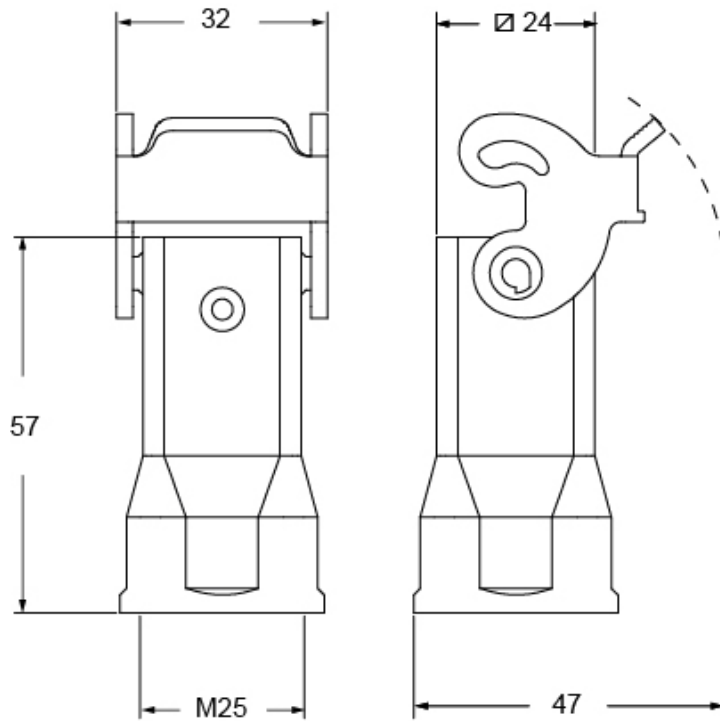

Part number

MK VG25

Hood, CK series, with 1 lever, M25 top cable entry, size "21.21", white colour

Product description		Material properties	
Product type	Hood	Other materials	Lever: Polyamide (PA)
Series	CK	Colour	RAL 7035 grey
Closing type	With 1 lever	RoHs conformity	Compliant
Size	Size "21.21"	China RoHs - EFUP	E
Cable entry	Top cable entry M25	REACH SVHC substances	No
Specification	White colour	Approvals / Standards	
Technical data		UL	ECBT2
IP degree of protection	IP44 - IP66 / IP67 / IP69 with CKR 65 (D)	cUL	ECBT8
Further technical details		General ordering information	
Weight	16,50 g	EAN13 code	8015747263177
Operating temperature range (min, max)	-40°C...+125°C	eCl@ss 8.1	27440202
		ETIM 7.0	EC000437
		Packaging Information	
		Packaging length	330,00 mm
		Packaging height	170,00 mm
		Packaging width	230,00 mm
		Packaging weight	2,36 kg
		Packaging volume	12,90 dm ³
		Packaging description	Carton box
		Packaging quantity	100 Pcs
		Packaging EAN code	8015747263184
		Sub-packaging weight	0,24 kg
		Sub-packaging description	Carton box
		Sub-packaging quantity	10 Pcs
		Sub-packaging EAN barcode	8015747263191

Part number

MK VG25

Catalogue drawings

Notes

Dimensions shown in mm are not binding and may be changed without notice.
