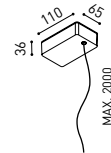

TRACK 48V SURFACE Suspension Feed Kit

A338-00-16- | W | N | NO DIM

A338-00-17- | W | N | DIM

*For remote power supply

A338-00-27- | W | N | NO DIM

A338-00-28- | W | N | DIM

*For power supply inside the track