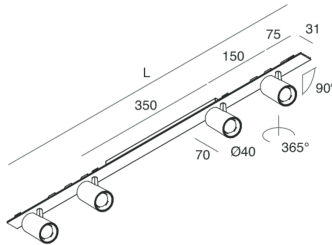

Novalux S.r.l. via Marzabotto, 2 40050 Funo di Argelato (BO) Italy
Tel: +39 051 860558 · Fax +39 051 6647859 · Mail: info@novalux.it · VAT number 00536541204 · novalux.com
Company subject to the management and coordination by SLV GmbH

This technical data sheet is owned by Novalux S.r.l., all rights reserved. Novalux S.r.l. reserves the right to make changes without prior notice.