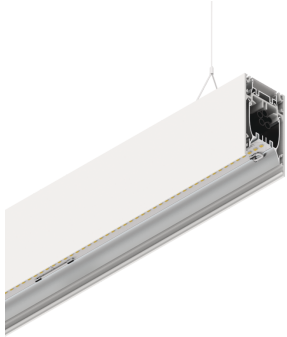

# HERO B

108788.01H

**novalux**  
ITALIAN LIGHTING DESIGN SINCE 1948

## Features

Use: Indoor  
Type of installation: SUSPENDED  
Emission: DIRECT/INDIRECT  
Colour: WHITE  
Dimming: PUSH  
Emergency: NO  
L: 2240mm  
A: 53mm  
H: 92mm  
Made in: ITALY  
Warranty: 5 years  
Weight: 8kg

## Tech data

Luminaire input power: 105.9W  
Indirect luminous flux: 5193lm  
IP: 40  
Insulation class: I  
Supply voltage: 220-240V 50/60Hz  
SELV: Si