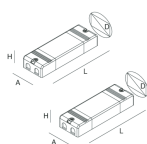

## ELECTRICAL ACCESSORIES

---

HALOS SPOT: COPPIA ALIM. ON/OFF REM.

**109713.99**

---

HALOS SPOT: COPPIA ALIM. DALI/PUSH REM.

**109714.99**

---