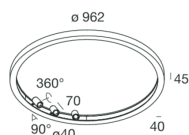

## Features

Use: Indoor  
Type of installation: SUSPENDED, CEILING MOUNTED  
Emission: INTERNAL  
Optics: OPALE/SPOT  
Beam: 40°  
Colour: CAPPUCCINO  
Dimming: WITH ACCESSORY  
Emergency: NO  
L: Ø 962mm  
A: 40mm  
H: 45mm  
Made in: ITALY  
Warranty: 5 years  
Weight: 6.8kg