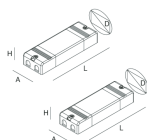

## ELECTRICAL ACCESSORIES

---

HALOS SPOT: COPPIA ALIM. ON/OFF REM.

**109713.99**

---

HALOS SPOT: COPPIA ALIM. DALI/PUSH REM.

**109714.99**

---