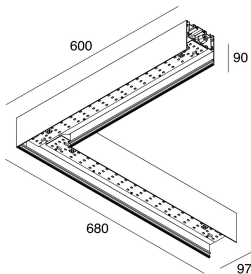

LUCKY MAXI

106216.02 + 106228.99

novalux
ITALIAN LIGHTING DESIGN SINCE 1948

Features

Use: Indoor
Type of installation: SUSPENDED, CEILING MOUNTED
Emission: DIRECT
Optics: MICROPRISMATIZED
Colour: BLACK
Dimming: ON/OFF
Emergency: NO
L: 600x680mm
A: 97mm
H: 90mm
Made in: ITALY
Warranty: 5 years
Weight: 4.8kg