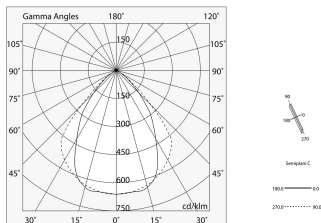

LUCKY MAXI

106216.02 + 106228.99

novalux
ITALIAN LIGHTING DESIGN SINCE 1948

Features

Use: Indoor
Type of installation: SUSPENDED, CEILING MOUNTED
Emission: DIRECT
Optics: MICROPRISMATIZED
Colour: BLACK
Dimming: ON/OFF
Emergency: NO
L: 600x680mm
A: 97mm
H: 90mm
Made in: ITALY
Warranty: 5 years
Weight: 4.8kg

Tech data

Luminaire input power: 42W
Luminaire luminous flux: 3107lm
IP: 40
Insulation class: I
Supply voltage: 220-240V 50/60Hz
UGR: <19
SELV: Si

Source

Light source: LED
Source power: 36W
Source luminous flux: 5040lm
Colour temperature: 4000K
CRI: >90
Colour tolerance: 3 Step MacAdam
LED lifespan: 50000h L80 B20

Compliance

CEI EN 60598-1:2015 + A11:2009. IEC 60598-2:2015 2-1

Standards

Photobiological risk: RISK GROUP 0 Certified fixture in EXEMPT GROUP, in accordance with CEI EN 62471:2010-01, IEC TR 62778:2014.

CAM edilizia: The product complies with the requirements for public buildings, ministerial decree of 23rd June 2022 n.256.

[View more product info](#)

Novalux S.r.l. via Marzabotto, 2 40050 Funo di Argelato (BO) Italy
Tel: +39 051 860558 · Fax +39 051 6647859 · Mail: info@novalux.it · VAT number 00536541204 · novalux.com
Company subject to the management and coordination by SLV GmbH

This technical data sheet is owned by Novalux S.r.l., all rights reserved. Novalux S.r.l. reserves the right to make changes without prior notice.