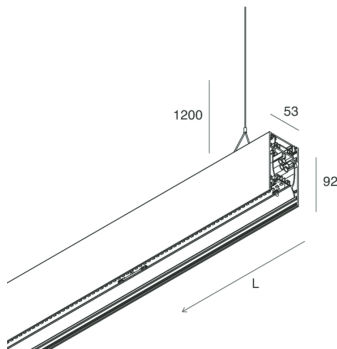

HERO B

108755.02H + 108905.99

novalux
ITALIAN LIGHTING DESIGN SINCE 1948

Features

Use: Indoor
Type of installation: SUSPENDED
Emission: DIRECT/INDIRECT
Optics: OPAL
Colour: BLACK
Dimming: DALI
Emergency: NO
L: 2240mm
A: 53mm
H: 92mm
Made in: ITALY
Warranty: 5 years
Weight: 8kg