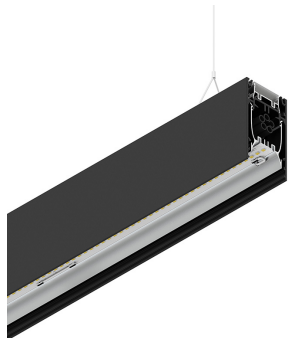

HERO B

108755.02H + 108905.99

novalux
ITALIAN LIGHTING DESIGN SINCE 1948

Features

Use: Indoor
Type of installation: SUSPENDED
Emission: DIRECT/INDIRECT
Optics: OPAL
Colour: BLACK
Dimming: DALI
Emergency: NO
L: 2240mm
A: 53mm
H: 92mm
Made in: ITALY
Warranty: 5 years
Weight: 8kg