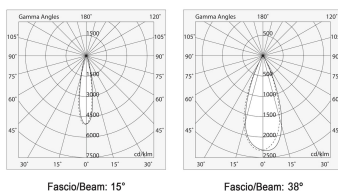

Standards

Photobiological risk: RISK GROUP 1 Certified fixture in RISK GROUP 1 (Low Risk)-The fixture does not pose a hazard due to normal behavioral limitations on exposure - in accordance with CEI EN 62471:2010-01, IEC TR 62778:2014.

[View more product info](#)