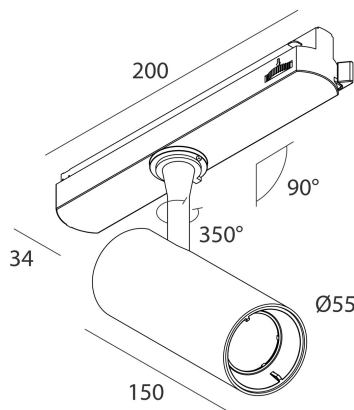

Standards

Photobiological risk: RISK GROUP 1 Certified fixture in RISK GROUP 1 (Low Risk)-The fixture does not pose a hazard due to normal behavioral limitations on exposure - in accordance with CEI EN 62471:2010-01, IEC TR 62778:2014.

[View more product info](#)