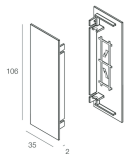

RECTA

111419.02

novalux
ITALIAN LIGHTING DESIGN SINCE 1948

COMPLETION ACCESSORIES

RECTA: COPPIA TESTATE NE

111428.02