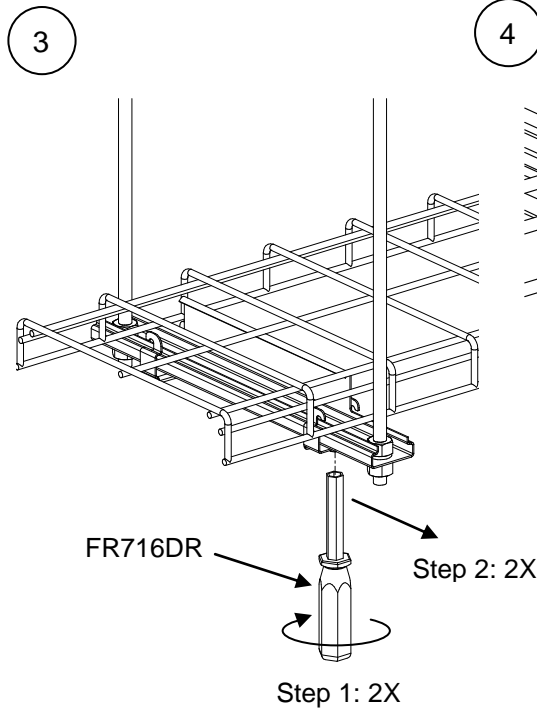

Wyr-Grid Trapeze Brackets

For Use with *PANDUIT Wyr-Grid PATHWAY SYSTEMS*

Part numbers: WGTBS12**, WGTBS18**, WGTBS24**, & WGTBS30**

© Panduit Corp. 2013

INSTALLATION INSTRUCTIONS

RW296

PANDUIT CATALOG NUMBER	DIM 'A'	Wyr-Grid PATHWAY
WGTBS12** (Shown)	15"	WG12**10
WGTBS18**	21"	WG18**10
WGTBS24**	27"	WG24**10
WGTBS30**	33"	WG30**10