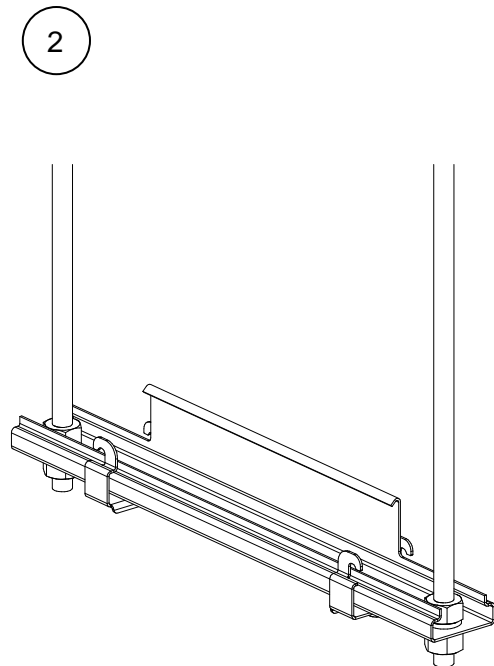

Wyr-Grid Trapeze Brackets

For Use with *PANDUIT Wyr-Grid PATHWAY SYSTEMS*

Part numbers: WGTBS12**, WGTBS18**, WGTBS24**, & WGTBS30**

© Panduit Corp. 2013

INSTALLATION INSTRUCTIONS

RW296

PANDUIT CATALOG NUMBER	DIM 'A'	Wyr-Grid PATHWAY
WGTBS12** (Shown)	15"	WG12**10
WGTBS18**	21"	WG18**10
WGTBS24**	27"	WG24**10
WGTBS30**	33"	WG30**10