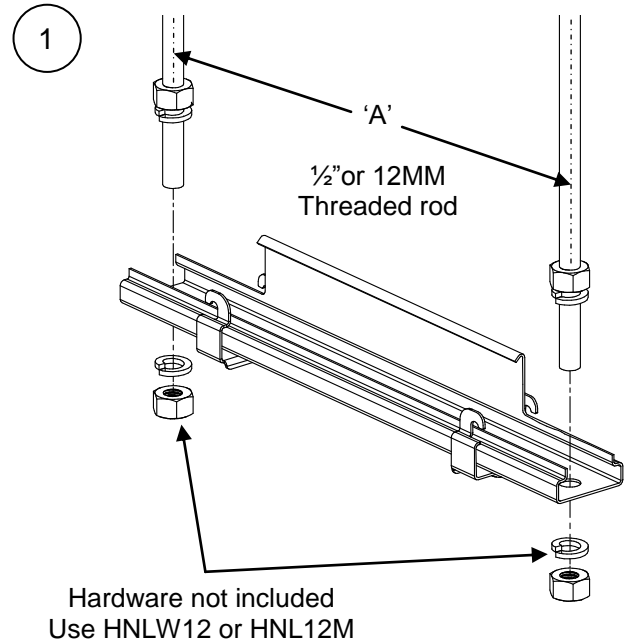

Wyr-Grid Trapeze Brackets

For Use with *PANDUIT Wyr-Grid PATHWAY SYSTEMS*

Part numbers: WGTBS12**, WGTBS18**, WGTBS24**, & WGTBS30**

© Panduit Corp. 2013

INSTALLATION INSTRUCTIONS

RW296

PANDUIT CATALOG NUMBER	DIM 'A'	Wyr-Grid PATHWAY
WGTBS12** (Shown)	15"	WG12**10
WGTBS18**	21"	WG18**10
WGTBS24**	27"	WG24**10
WGTBS30**	33"	WG30**10