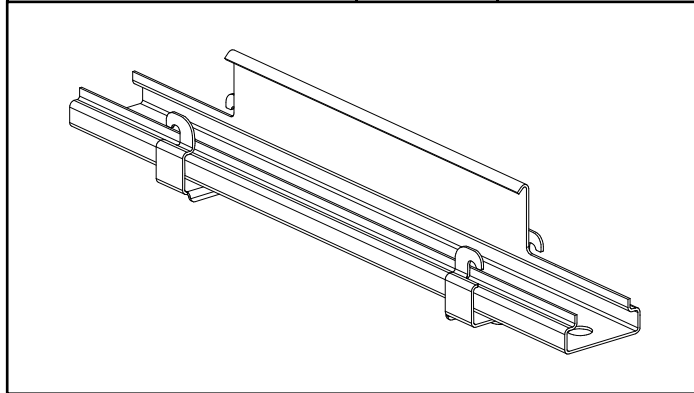

Wyr-Grid Trapeze Brackets

For Use with *PANDUIT Wyr-Grid PATHWAY SYSTEMS*

Part numbers: WGTBS12**, WGTBS18**, WGTBS24**, & WGTBS30**

© Panduit Corp. 2013

INSTALLATION INSTRUCTIONS

RW296

PANDUIT CATALOG NUMBER	DIM 'A'	Wyr-Grid PATHWAY
WGTBS12** (Shown)	15"	WG12**10
WGTBS18**	21"	WG18**10
WGTBS24**	27"	WG24**10
WGTBS30**	33"	WG30**10