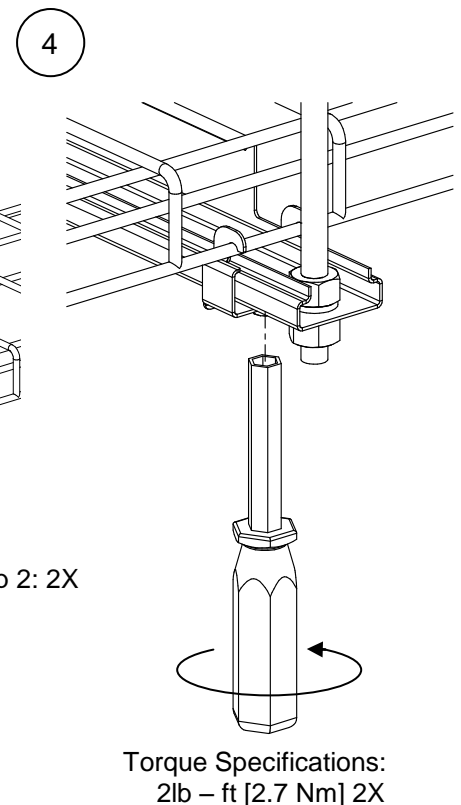

Wyr-Grid Trapeze Brackets

For Use with *PANDUIT Wyr-Grid PATHWAY SYSTEMS*

Part numbers: WGTBS12**, WGTBS18**, WGTBS24**, & WGTBS30**

© Panduit Corp. 2013

INSTALLATION INSTRUCTIONS

RW296

PANDUIT CATALOG NUMBER	DIM 'A'	Wyr-Grid PATHWAY
WGTBS12** (Shown)	15"	WG12**10
WGTBS18**	21"	WG18**10
WGTBS24**	27"	WG24**10
WGTBS30**	33"	WG30**10