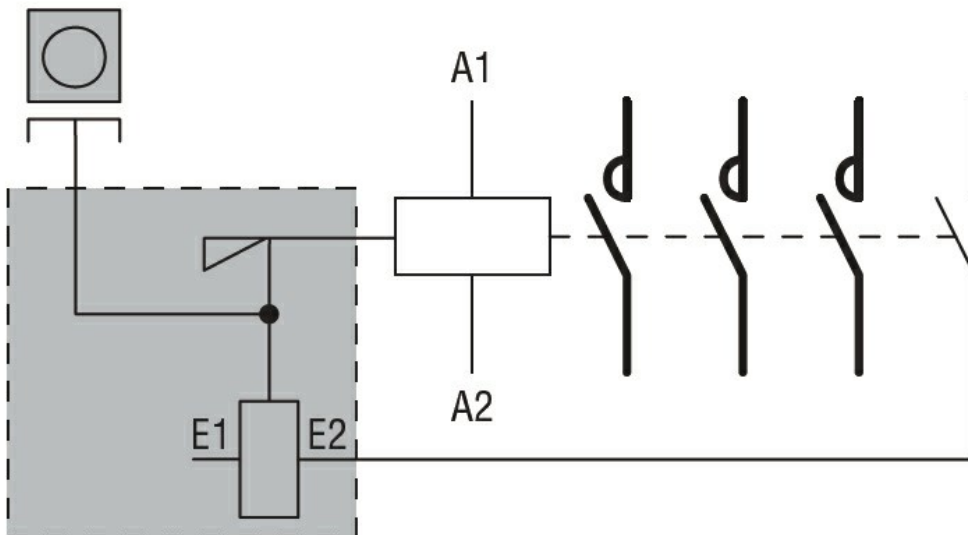

Dimensions

Wiring diagrams

Certifications and compliance

Compliance

CSA C22.2 n° 60947-1
 IEC/EN 60947-1
 UL 60947-1

Certificates

CSA
 cURus
 EAC

ETIM classification

ETIM 8.0

EC002498 -
Accessories/spare
parts for low-
voltage switch
technology