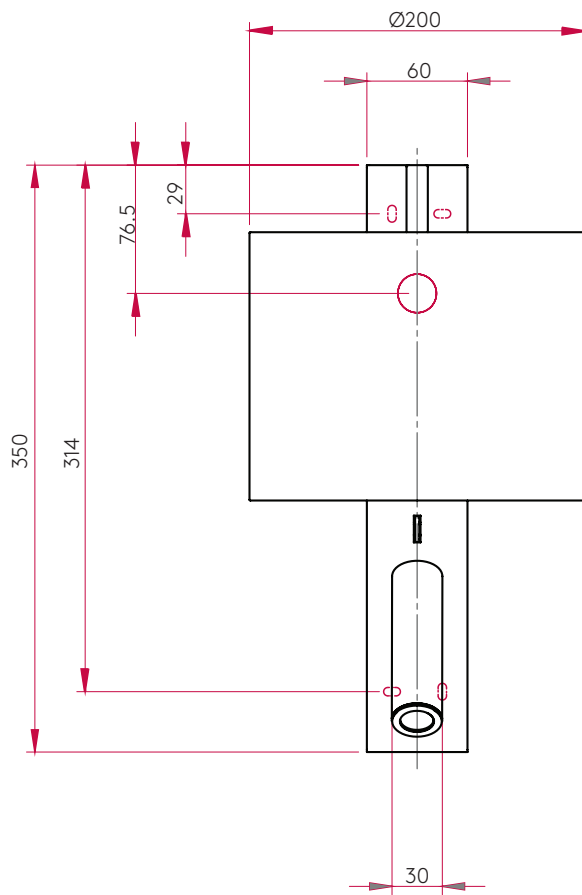

PRODUCT ELEVATIONS

ADDITIONAL INFORMATION

SHADE SOLD SEPARATELY

BOX QUANTITY X6