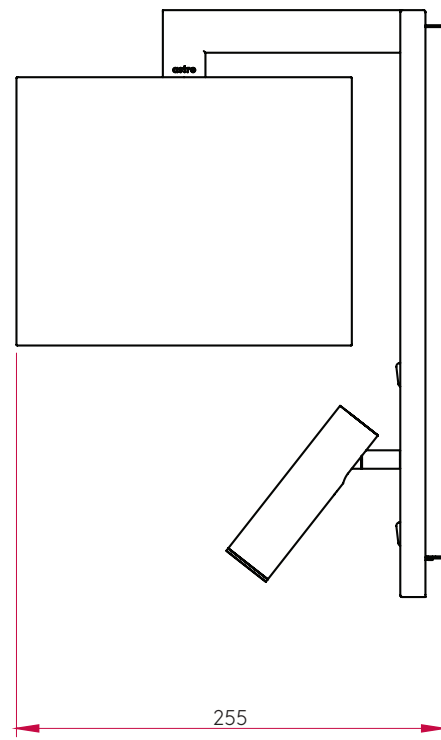

PRODUCT ELEVATIONS

ADDITIONAL INFORMATION

SHADE SOLD SEPARATELY

BOX QUANTITY X6