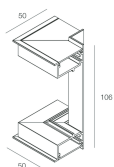

Features

Use: Indoor
Type of installation: WALL
Emission: DIRECT/INDIRECT
Optics: OPAL
Colour: CAFFE
L: 1800mm
A: 37mm
H: 106mm
Made in: ITALY
Warranty: 5 years

Tech data

IP: 40
Supply voltage: 220-240V 50/60Hz

[View more product info](#)

COMPLETION ACCESSORIES

RECTA: STRIP ANG.I 50X50 CF

111426.20

RECTA: STRIP ANG.E 35X35 CF

111427.20

RECTA: COPPIA TESTATE CF

111428.20