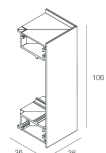

Features

Use: Indoor
Type of installation: WALL
Emission: DIRECT/INDIRECT
Optics: OPAL
Colour: CAFFE
L: 1800mm
A: 37mm
H: 106mm
Made in: ITALY
Warranty: 5 years

Tech data

IP: 40
Supply voltage: 220-240V 50/60Hz

[View more product info](#)

COMPLETION ACCESSORIES

RECTA: STRIP ANG.I 50X50 CF

111426.20

RECTA: STRIP ANG.E 35X35 CF

111427.20

RECTA: COPPIA TESTATE CF

111428.20