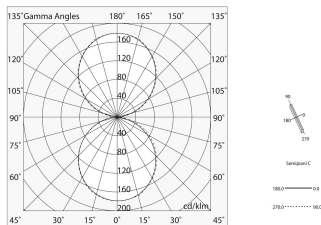

Tech data

IP: 40
Supply voltage: 220-240V 50/60Hz

[View more product info](#)