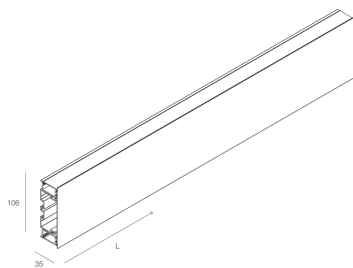

Features

Use: Indoor
Type of installation: WALL
Emission: DIRECT/INDIRECT
Optics: OPAL
Colour: CAFFE
L: 1800mm
A: 37mm
H: 106mm
Made in: ITALY
Warranty: 5 years

Tech data

IP: 40
Supply voltage: 220-240V 50/60Hz

[View more product info](#)

COMPLETION ACCESSORIES

RECTA: STRIP ANG.I 50X50 CF

111426.20

RECTA: STRIP ANG.E 35X35 CF

111427.20

RECTA: COPPIA TESTATE CF

111428.20