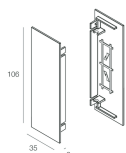

Features

Use: Indoor
Type of installation: WALL
Emission: DIRECT/INDIRECT
Optics: OPAL
Colour: CAFFE
L: 1800mm
A: 37mm
H: 106mm
Made in: ITALY
Warranty: 5 years

Tech data

IP: 40
Supply voltage: 220-240V 50/60Hz

[View more product info](#)

COMPLETION ACCESSORIES

RECTA: STRIP ANG.I 50X50 CF

111426.20

RECTA: STRIP ANG.E 35X35 CF

111427.20

RECTA: COPPIA TESTATE CF

111428.20