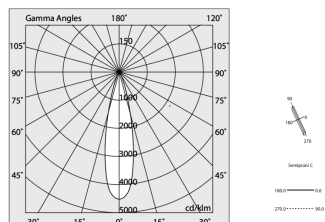

Novalux S.r.l. via Marzabotto, 2 40050 Funo di Argelato (BO) Italy
Tel: +39 051 860558 · Fax +39 051 6647859 · Mail: info@novalux.it · VAT number 00536541204 · novalux.com
Company subject to the management and coordination by SLV GmbH

This technical data sheet is owned by Novalux S.r.l., all rights reserved. Novalux S.r.l. reserves the right to make changes without prior notice.