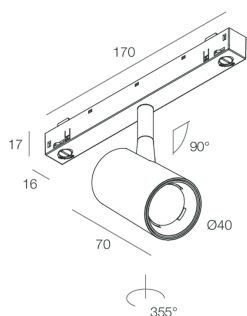

Novalux S.r.l. via Marzabotto, 2 40050 Funo di Argelato (BO) Italy
Tel: +39 051 860558 · Fax +39 051 6647859 · Mail: info@novalux.it · VAT number 00536541204 · novalux.com
Company subject to the management and coordination by SLV GmbH

This technical data sheet is owned by Novalux S.r.l., all rights reserved. Novalux S.r.l. reserves the right to make changes without prior notice.