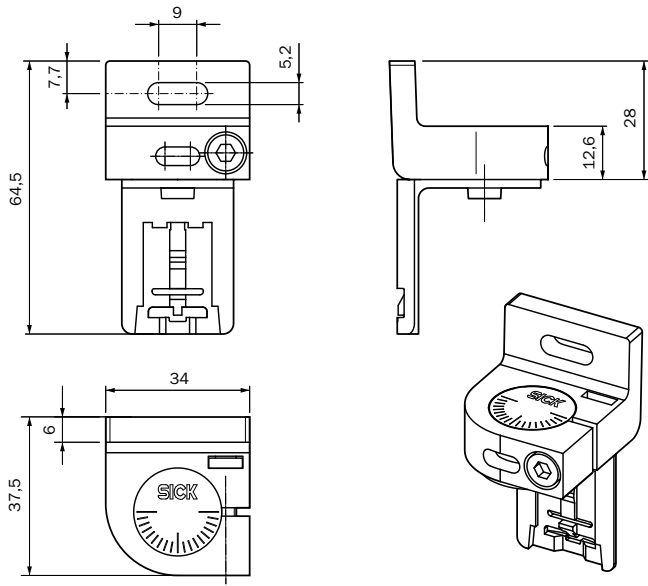

## Detailed technical data

### Technical specifications

<b>Accessory group</b>	Terminal and alignment brackets
<b>Accessory family</b>	Alignment brackets
<b>Material</b>	Plastic
<b>Packing unit</b>	2 pieces
<b>Description</b>	Swivel mount bracket for 1 device (e.g. sender or receiver), 360° alignment possible, consisting of swivel mount port and swivel mount adapter, including M5 screw

Dimensional drawing (Dimensions in mm (inch))