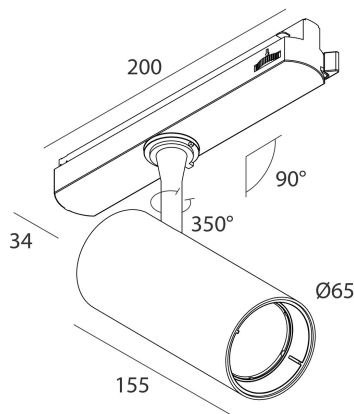

Features

Use: Indoor
Type of installation: TRACK
Emission: ADJUSTABLE
Optics: SPOT
Beam: 15 - 38°
Colour: WHITE
Dimming: DALI
Emergency: NO
L: 275mm
A: Ø65mm
H: 155mm
Warranty: 5 years

Tech data

Luminaire input power: 30W
IP: 20
Insulation class: II
Supply voltage: 220-240V 50/60Hz
SELV: Si

Source

Light source: LED
Source power: 30W
Source luminous flux: 2770lm
Colour temperature: 4000K
CRI: >90
LED lifespan: 30000h L70 B20

Compliance

CEI EN 60598-1:2015 + A11:2009. IEC 60598-2:2015 2-1

Standards

Photobiological risk: RISK GROUP 1 Certified fixture in RISK GROUP 1 (Low Risk)-The fixture does not pose a hazard due to normal behavioral limitations on exposure - in accordance with CEI EN 62471:2010-01, IEC TR 62778:2014.

CAM edilizia: The product complies with the requirements for public buildings, ministerial decree of 23rd June 2022 n.256.

[View more product info](#)