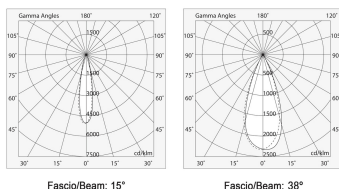

Features

Use: Indoor
Type of installation: TRACK
Emission: ADJUSTABLE
Optics: SPOT
Beam: 15 - 38°
Colour: WHITE
Dimming: DALI
Emergency: NO
L: 275mm
A: Ø65mm
H: 155mm
Warranty: 5 years

Tech data

Luminaire input power: 30W
IP: 20
Insulation class: II
Supply voltage: 220-240V 50/60Hz
SELV: Si

Source

Light source: LED
Source power: 30W
Source luminous flux: 2770lm
Colour temperature: 4000K
CRI: >90
LED lifespan: 30000h L70 B20

Compliance

CEI EN 60598-1:2015 + A11:2009. IEC 60598-2:2015 2-1

Standards

Photobiological risk: RISK GROUP 1 Certified fixture in RISK GROUP 1 (Low Risk)-The fixture does not pose a hazard due to normal behavioral limitations on exposure - in accordance with CEI EN 62471:2010-01, IEC TR 62778:2014.

CAM edilizia: The product complies with the requirements for public buildings, ministerial decree of 23rd June 2022 n.256.

[View more product info](#)