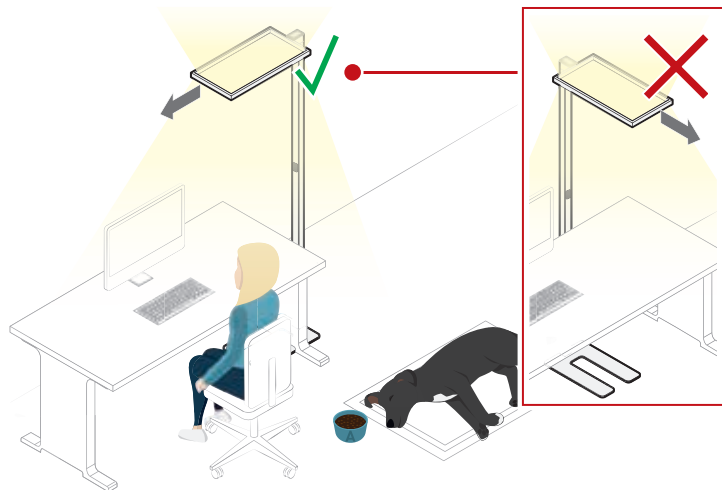

01

LEUCHE PLATZIEREN PLACING THE LUMINAIRE

TAGO LED

10261460 | 211203 | © trilux.com

02

LICHT STEUERN CONTROLLING THE LIGHT

TAGO LED

10261460 | 211203 | © trilux.com