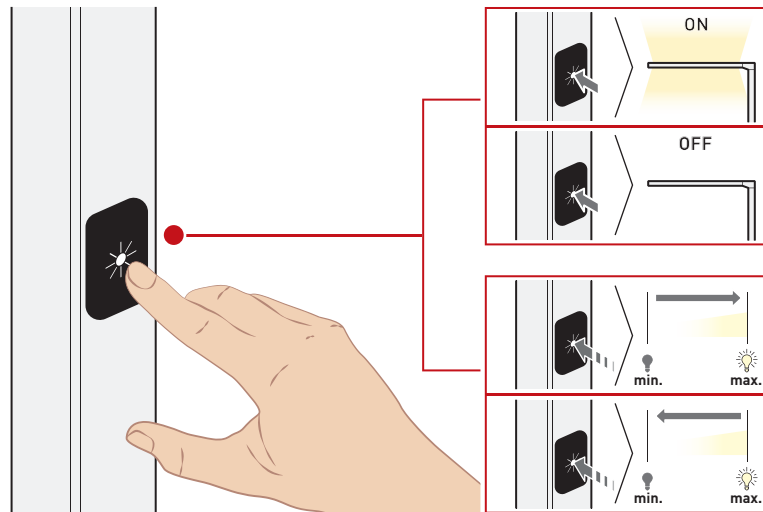

01

LEUCHE PLATZIEREN PLACING THE LUMINAIRE

TAGO LED

10261460 | 211203 | © trilux.com

02

LICHT STEUERN CONTROLLING THE LIGHT

TAGO LED

10261460 | 211203 | © trilux.com