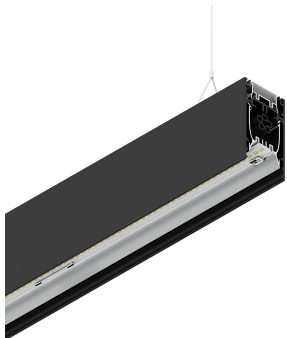

## Features

Use: Indoor  
Type of installation: SUSPENDED  
Emission: DIRECT/INDIRECT  
Optics: MICROPRISMATIZED  
Colour: BLACK  
Dimming: ON/OFF  
Emergency: NO  
L: 1120mm  
A: 53mm  
H: 92mm  
Made in: ITALY  
Warranty: 5 years  
Weight: 4kg