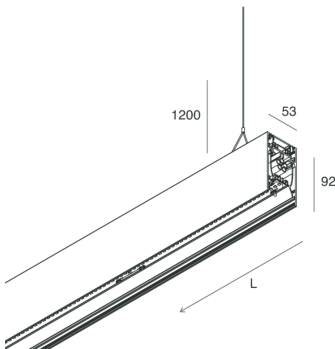

## Features

Use: Indoor  
Type of installation: SUSPENDED  
Emission: DIRECT/INDIRECT  
Optics: MICROPRISMATIZED  
Colour: BLACK  
Dimming: ON/OFF  
Emergency: NO  
L: 1120mm  
A: 53mm  
H: 92mm  
Made in: ITALY  
Warranty: 5 years  
Weight: 4kg