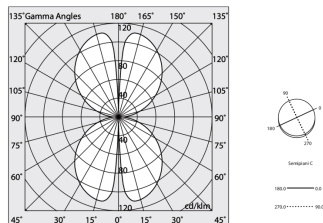

HALOS MINI

107346.01

novalux
ITALIAN LIGHTING DESIGN SINCE 1948

Features

Use: Indoor
Type of installation: SUSPENDED
Emission: INTERNAL
Optics: OPAL
Colour: WHITE
Dimming: WITH ACCESSORY
Emergency: NO
L: Ø1440mm
A: 20mm
H: 30mm
Made in: ITALY
Warranty: 5 years
Weight: 8kg