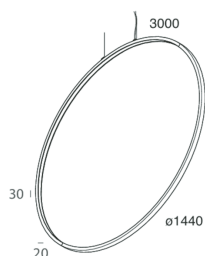

HALOS MINI

107346.01

novalux
ITALIAN LIGHTING DESIGN SINCE 1948

Features

Use: Indoor
Type of installation: SUSPENDED
Emission: INTERNAL
Optics: OPAL
Colour: WHITE
Dimming: WITH ACCESSORY
Emergency: NO
L: Ø1440mm
A: 20mm
H: 30mm
Made in: ITALY
Warranty: 5 years
Weight: 8kg

Tech data

Luminaire input power: 76.7W
Luminaire luminous flux: 4590lm
IP: 40
Insulation class: III
Supply voltage: MAX 1.4A
IK: 3
SELV: Si

Source

Light source: LED
Source power: 72W
Source luminous flux: 10968lm
Colour temperature: 4000K
CRI: >90
Colour tolerance: 3 Step MacAdam
LED lifespan: 50000h L80 B20