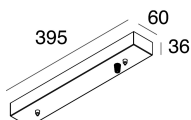

HALOS MINI

107346.01

novalux

ITALIAN LIGHTING DESIGN SINCE 1948

MOUNTING ACCESSORIES

HALOS MINI VERT: ROS. ALIM. REM. BIA

107347.01

ELECTRICAL ACCESSORIES

HALOS: 1440 ALIMENTATORE ON-OFF

105109.99

HALOS MINI VERT: ROSONE ON/OFF 482 BIA

107326.01

DIMMABLE ACCESSORIES

HALOS: 1440 ALIMENTATORE DALI-PUSH

105110.99