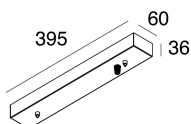

HALOS MINI VERT: ROSONE DA/PU 962 BIA

107330.01