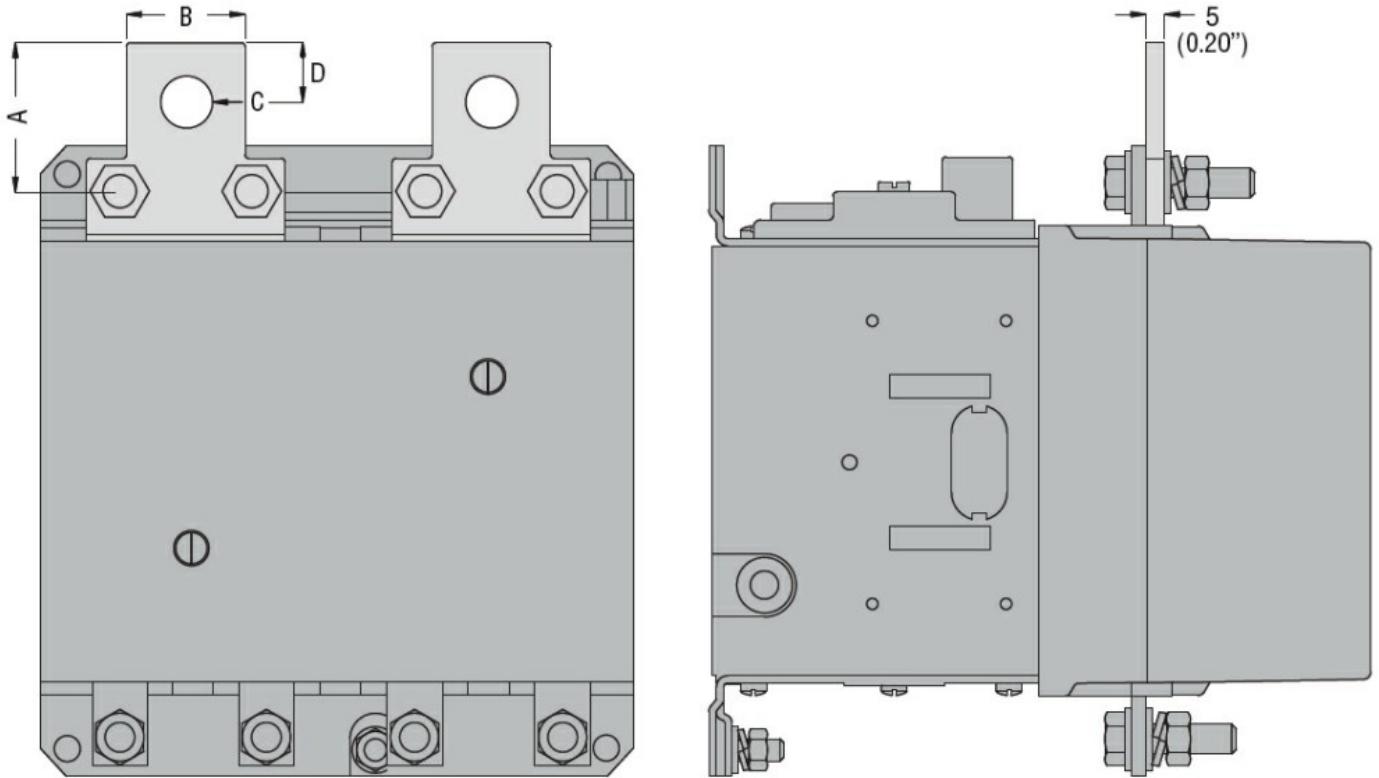

Dimensions

PARALLEL POLE BAR	A	B	C	D
BA1594	45 (1.77")	32 (1.26")	Ø14 (0.55")	16 (0.63")
BA1720	53 (2.09")	50 (1.97")	Ø18 (0.71")	20 (0.79")

Certifications and compliance

Certificates

/

ETIM classification

ETIM 8.0

EC002498 -
 Accessories/spare
 parts for low-
 voltage switch
 technology