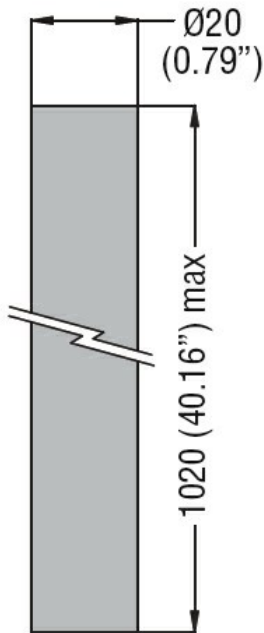

Extension tube for metal bases for multicoloured signal towers 70mm/2.75" and signal towers 70mm/2.75" - 220mm/8.66" 8LT7TM0100

Product designation

Product type designation

General characteristics

Diameter mm - inch 70 / 2.75

Mechanical features

Weight g 24

Dimensions

Certifications and compliance

Compliance /

Certificates /

ETIM classification

ETIM 8.0 EC001155 - Tube for signal tower