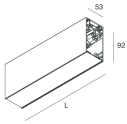

HERO B

1087D1.01

novalux
ITALIAN LIGHTING DESIGN SINCE 1948

COMPLETION ACCESSORIES

HERO B: MOD.CIECO 250 BIA

1087A3.01