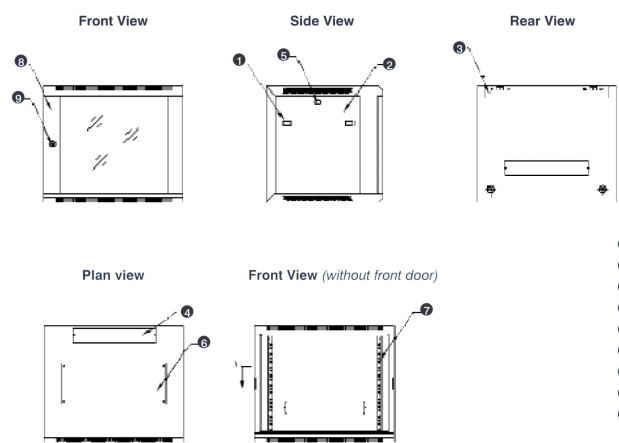

- Lockable, quick release side panels, for maximum access into cabinet

- Cable entry cut out in top and base

- Angled vented roof

- Adjustable 19" mounting profiles

Vue éclatée

- ① Frame
- ② Side panel
- ③ Mounting panel
- ④ Cable entry cover, removeable
- ⑤ Side key lock
- ⑥ Fan cover, removeable
- ⑦ Mounting profile
- ⑧ Front door
- ⑨ Front door key lock
- ⑩ Slam latch lock

- ① Slam latch lock
- ② Side panel
- ③ Mounting panel
- ④ Cable entry cover, removeable
- ⑤ Side key lock
- ⑥ Fan cover, removeable
- ⑦ Mounting profile
- ⑧ Front door
- ⑨ Front door key lock

Dessins de produits