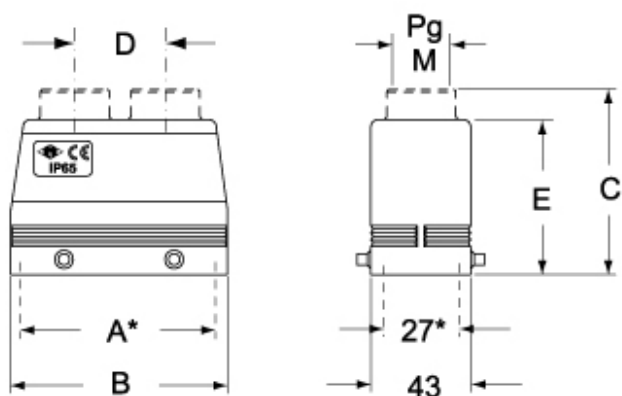

Part number

MFV 16.225

Hood, C-TYPE series, with 4 pegs, M25 x 2 double top cable entry without adapter, size "77.27", high construction

Product description		Material properties	
Product type	Hood	Colour	RAL 7040 grey
Series	C-TYPE	RoHs conformity	Compliant
Closing type	With 4 pegs	China RoHs - EFUP	E
Size	Size 77.27	REACH SVHC substances	No
Cable entry	Double top cable entry M25 x 2	Approvals / Standards	
Specification	High construction	Certifications	DNV, BV
Technical data		UL	ECBT2
IP degree of protection	IP65 / IP66 / IP69	cUL	ECBT8
Further technical details		General ordering information	
Weight	253,60 g	EAN13 code	8015747152167
Operating temperature range (min, max)	-40°C...+125°C	eCl@ss 8.1	27440202
		ETIM 7.0	EC000437
		Packaging Information	
		Sub-packaging weight	1,27 kg
		Sub-packaging description	Plastic packaging
		Sub-packaging quantity	5 Pcs
		Sub-packaging EAN barcode	8015747163927

Part number

MFV 16.225

Catalogue drawings

CZAV L2 - (MZAV L2) - [MZFV L2]

CAV - MAV - MFV

Notes

Dimensions shown in mm are not binding and may be changed without notice.