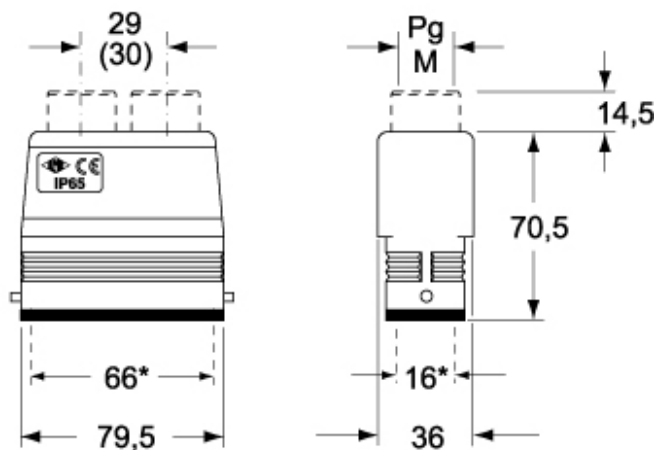

Part number

MFV 16.225

Hood, C-TYPE series, with 4 pegs, M25 x 2 double top cable entry without adapter, size "77.27", high construction

Product description		Material properties	
Product type	Hood	Colour	RAL 7040 grey
Series	C-TYPE	RoHs conformity	Compliant
Closing type	With 4 pegs	China RoHs - EFUP	E
Size	Size 77.27	REACH SVHC substances	No
Cable entry	Double top cable entry M25 x 2	Approvals / Standards	
Specification	High construction	Certifications	DNV, BV
Technical data		UL	ECBT2
IP degree of protection	IP65 / IP66 / IP69	cUL	ECBT8
Further technical details		General ordering information	
Weight	253,60 g	EAN13 code	8015747152167
Operating temperature range (min, max)	-40°C...+125°C	eCl@ss 8.1	27440202
		ETIM 7.0	EC000437
		Packaging Information	
		Sub-packaging weight	1,27 kg
		Sub-packaging description	Plastic packaging
		Sub-packaging quantity	5 Pcs
		Sub-packaging EAN barcode	8015747163927

Part number

MFV 16.225

Catalogue drawings

CZAV L2 - (MZAV L2) - [MZFV L2]

CAV - MAV - MFV

Notes

Dimensions shown in mm are not binding and may be changed without notice.