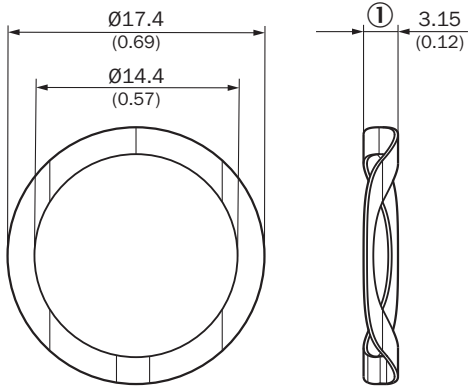

BEF-MK-WF-50

**SICK**  
Sensor Intelligence.

Ordering information

Type	Part no.
BEF-MK-WF-50	2116435

Other models and accessories → [www.sick.com/](http://www.sick.com/)

Detailed technical data

Technical specifications

<b>Accessory group</b>	Other mounting accessories
<b>Accessory family</b>	Others
<b>Material</b>	1.4568 (17-7 PH Condition CH900)
<b>Packing unit</b>	50 pieces
<b>Description</b>	Corrugated spring washer for installing the position magnets in the piston of the hydraulic cylinder

## Dimensional drawing (Dimensions in mm (inch))

Corrugated spring washer

① Free height